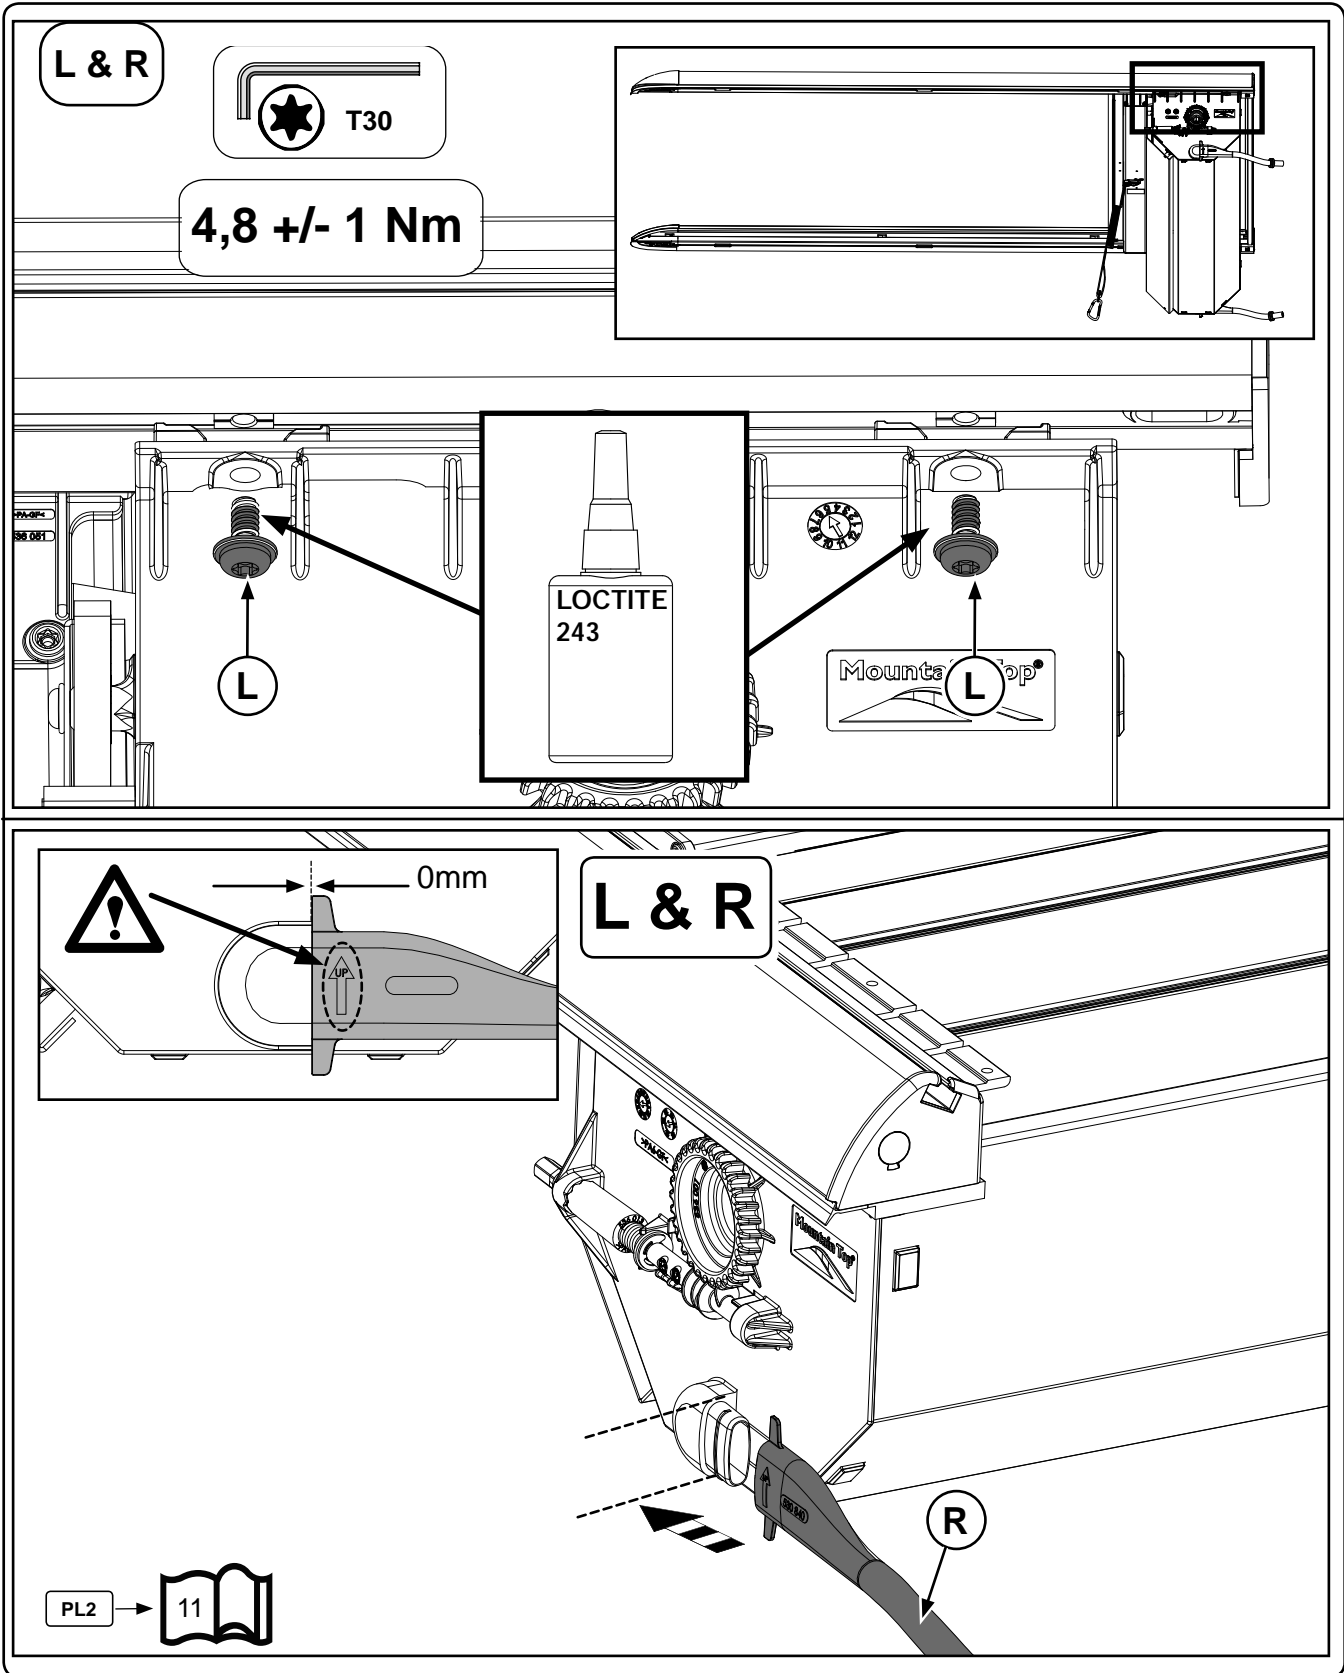

Ford Ranger XL, XLT and Limited

Mountain Top Roll

Installation Instructions

Ford Ranger XL, XLT and Limited

Mountain Top Roll

Installation Instructions

Mountain Top[®]
INDUSTRIES A P S

MTI-number 886 035	Issue 02	Date 30/04/2013	A66SX-26501A34-DA A66SX-19501A34-CA	Finish Code 1762118 Finish Code 1762116	Page 10/19
Pedersholmparken 10 3600 Frederikssund Denmark ph: +45 4810 2950 Fax +45 4810 2960 www.mountaintop.dk					