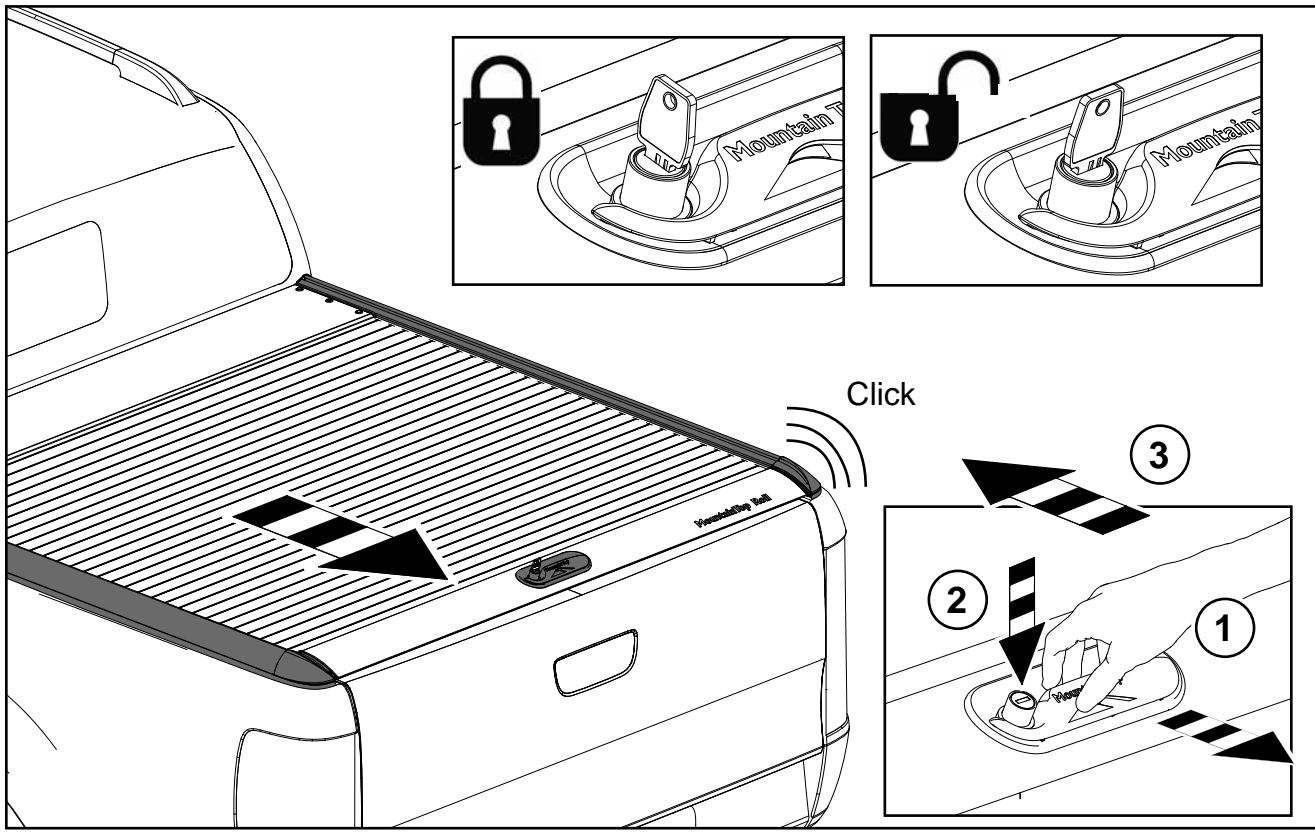

Ford Ranger XL, XLT and Limited

Mountain Top Roll

Installation Instructions

MTI-number 886 035	Issue 02	Date 30/04/2013	A66SX-26501A34-DA A66SX-19501A34-CA	Finish Code 1762118 Finish Code 1762116	Page 17/19
Pedersholmparken 10 3600 Frederikssund Denmark ph: +45 4810 2950 Fax +45 4810 2960 www.mountaintop.dk