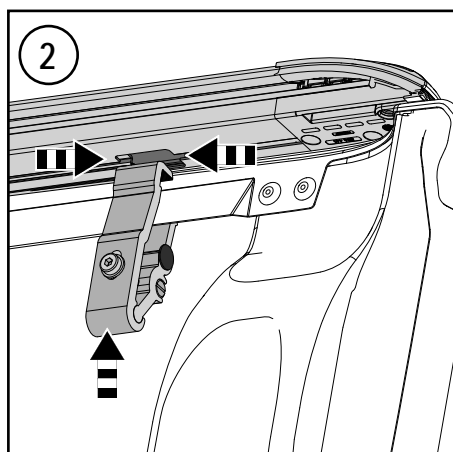

Ford Ranger XL, XLT and Limited

Mountain Top Roll Installation Instructions

MTI-number 886 035	Issue 02	Date 30/04/2013	A66SX-26501A34-DA A66SX-19501A34-CA	Finish Code 1762118 Finish Code 1762116	Page 14/19
Pedersholmparken 10 3600 Frederikssund Denmark ph: +45 4810 2950 Fax +45 4810 2960			www.mountaintop.dk