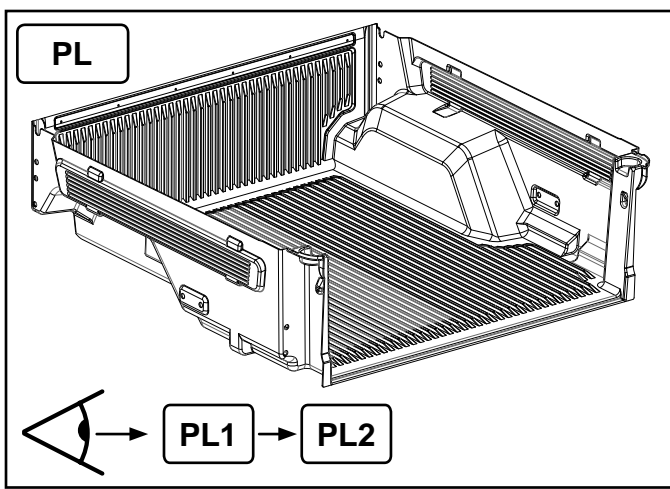

Ford Ranger XL, XLT and Limited

Mountain Top Roll Installation Instructions

MTI-number 886 035	Issue 02	Date 30/04/2013	A66SX-26501A34-DA A66SX-19501A34-CA	Finish Code 1762118 Finish Code 1762116	Page 6 /19
Pedersholmparken 10 3600 Frederikssund Denmark ph: +45 4810 2950 Fax +45 4810 2960 www.mountaintop.dk