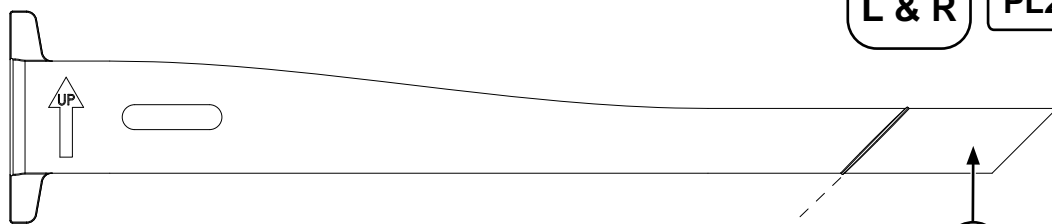

Ford Ranger XL, XLT and Limited

Mountain Top Roll Installation Instructions

Mountain Top[®]
INDUSTRIES A P S

L & R

PL2

MTI-number 886 035	Issue 02	Date 30/04/2013	A66SX-26501A34-DA A66SX-19501A34-CA	Finish Code 1762118 Finish Code 1762116	Page 11/19
Pedersholmparken 10 3600 Frederikssund Denmark			ph: +45 4810 2950	Fax +45 4810 2960	www.mountaintop.dk