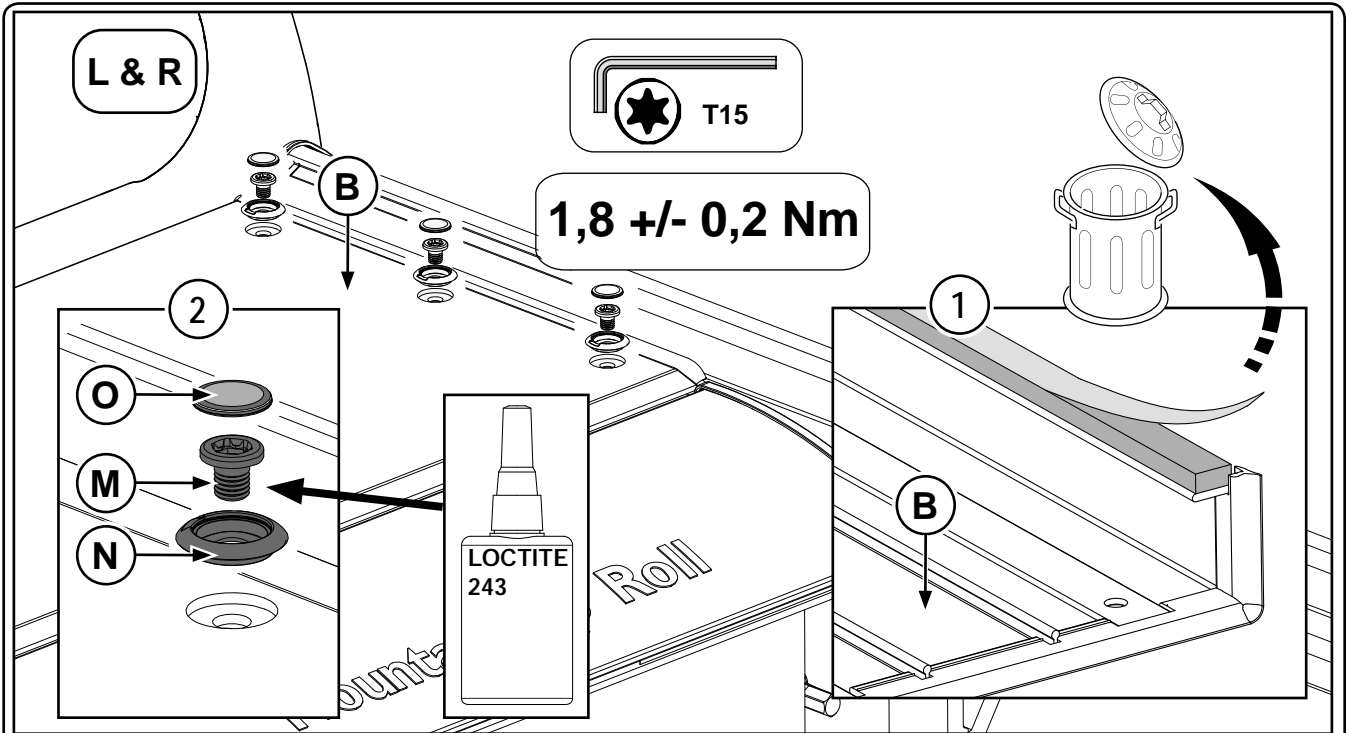

Ford Ranger XL, XLT and Limited

Mountain Top Roll

Installation Instructions

MTI-number 886 035	Issue 02	Date 30/04/2013	A66SX-26501A34-DA A66SX-19501A34-CA	Finish Code 1762118 Finish Code 1762116	Page 16/19
Pedersholmparken 10 3600 Frederikssund Denmark ph: +45 4810 2950 Fax +45 4810 2960 www.mountaintop.dk