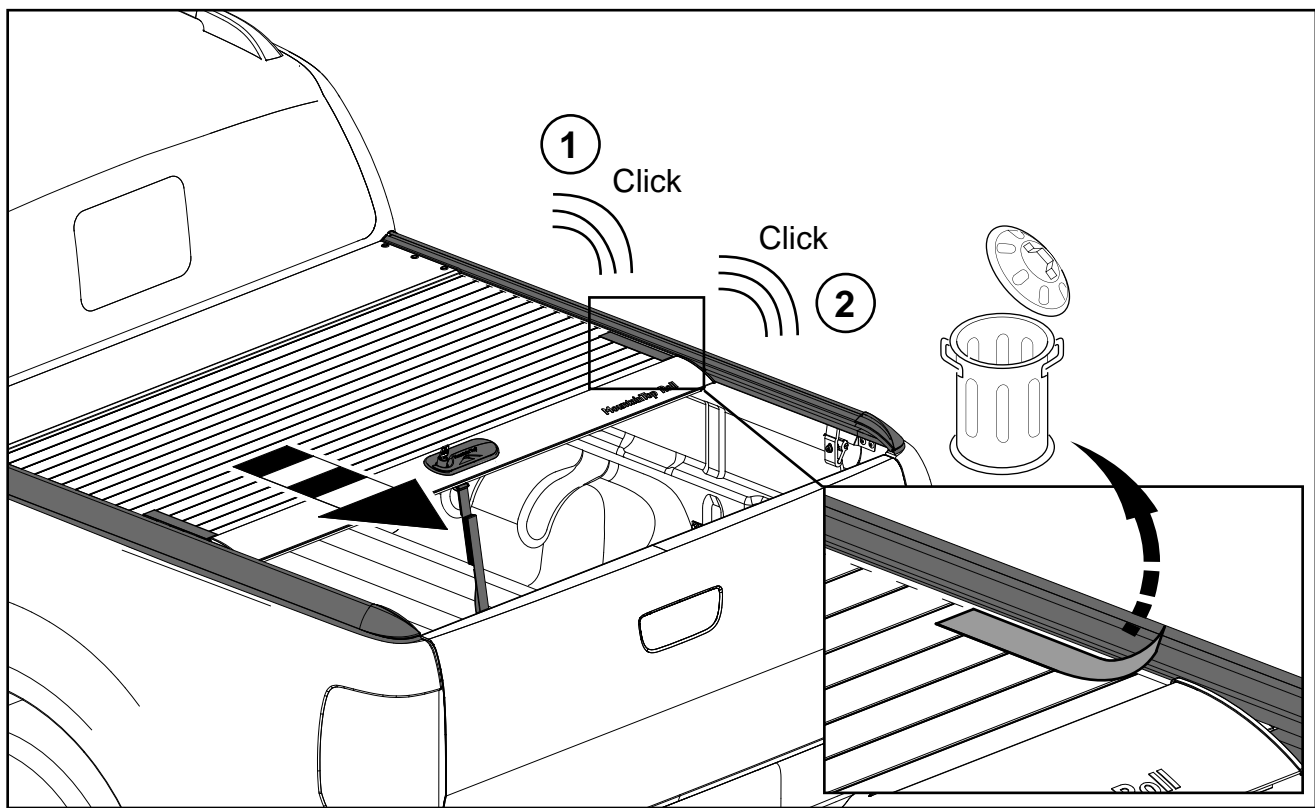

Ford Ranger XL, XLT and Limited

Mountain Top Roll

Installation Instructions

MTI-number 886 035	Issue 02	Date 30/04/2013	A66SX-26501A34-DA A66SX-19501A34-CA	Finish Code 1762118 Finish Code 1762116	Page 17/19
Pedersholmparken 10 3600 Frederikssund Denmark ph: +45 4810 2950 Fax +45 4810 2960 www.mountaintop.dk