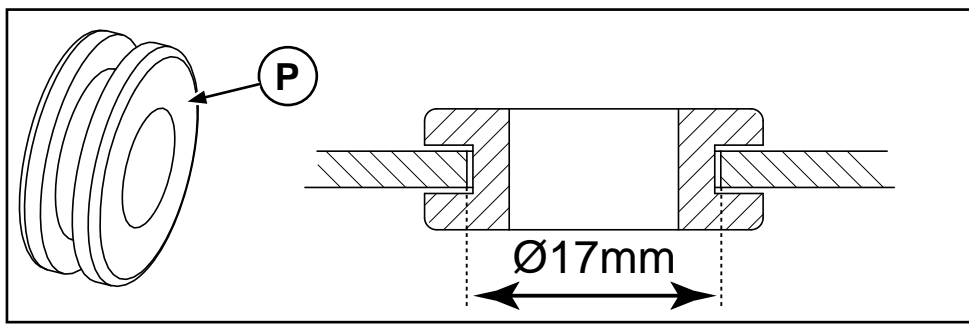

Ford Ranger XL, XLT and Limited

Mountain Top Roll Installation Instructions

MTI-number 886 035	Issue 02	Date 30/04/2013	A66SX-26501A34-DA A66SX-19501A34-CA	Finish Code 1762118 Finish Code 1762116	Page 6 /19
Pedersholmparken 10 3600 Frederikssund Denmark ph: +45 4810 2950 Fax +45 4810 2960 www.mountaintop.dk