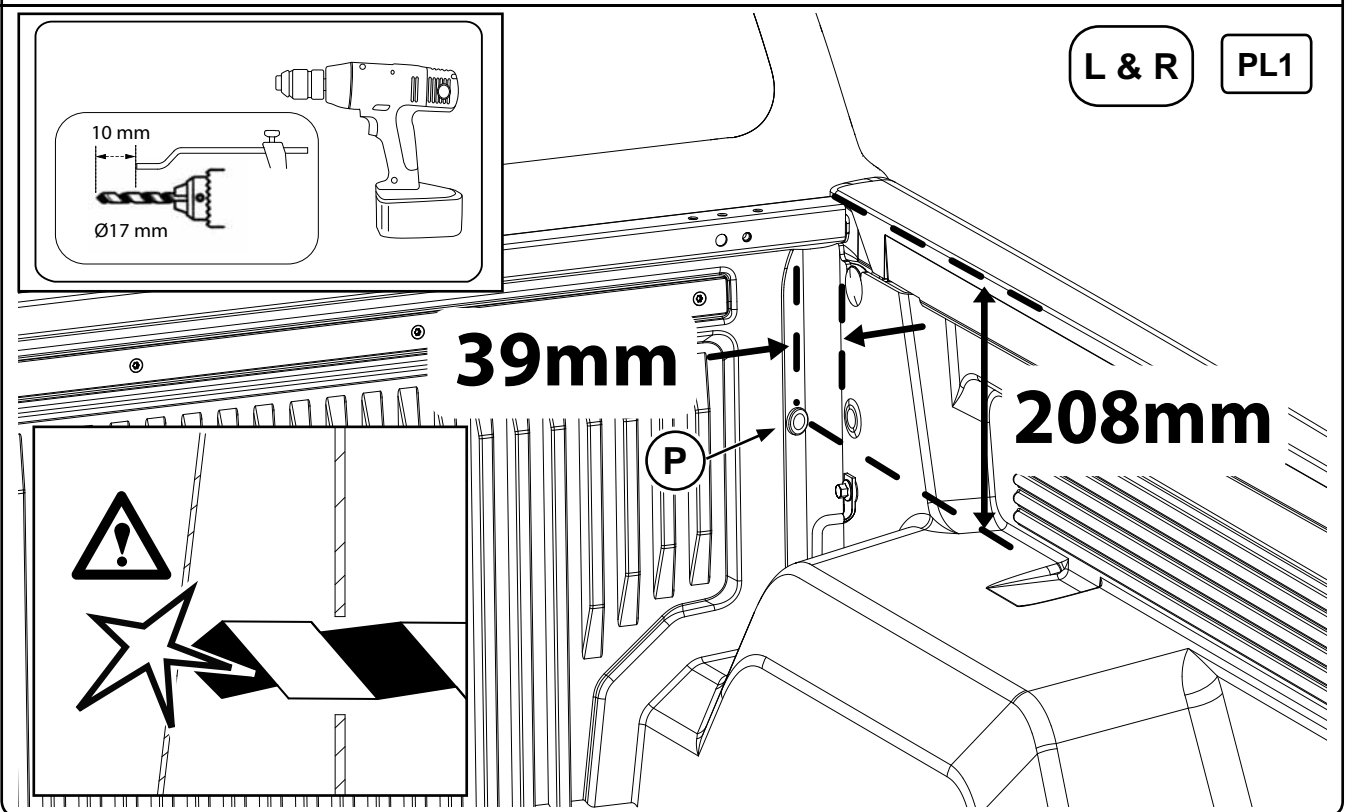

Ford Ranger XL, XLT and Limited

Mountain Top Roll

Installation Instructions

Mountain Top®
INDUSTRIES APS

MTI-number 886 035	Issue 02	Date 30/04/2013	A66SX-26501A34-DA A66SX-19501A34-CA	Finish Code 1762118 Finish Code 1762116	Page 7 /19
Pedersholmparken 10 3600 Frederikssund Denmark ph: +45 4810 2950 Fax +45 4810 2960 www.mountaintop.dk