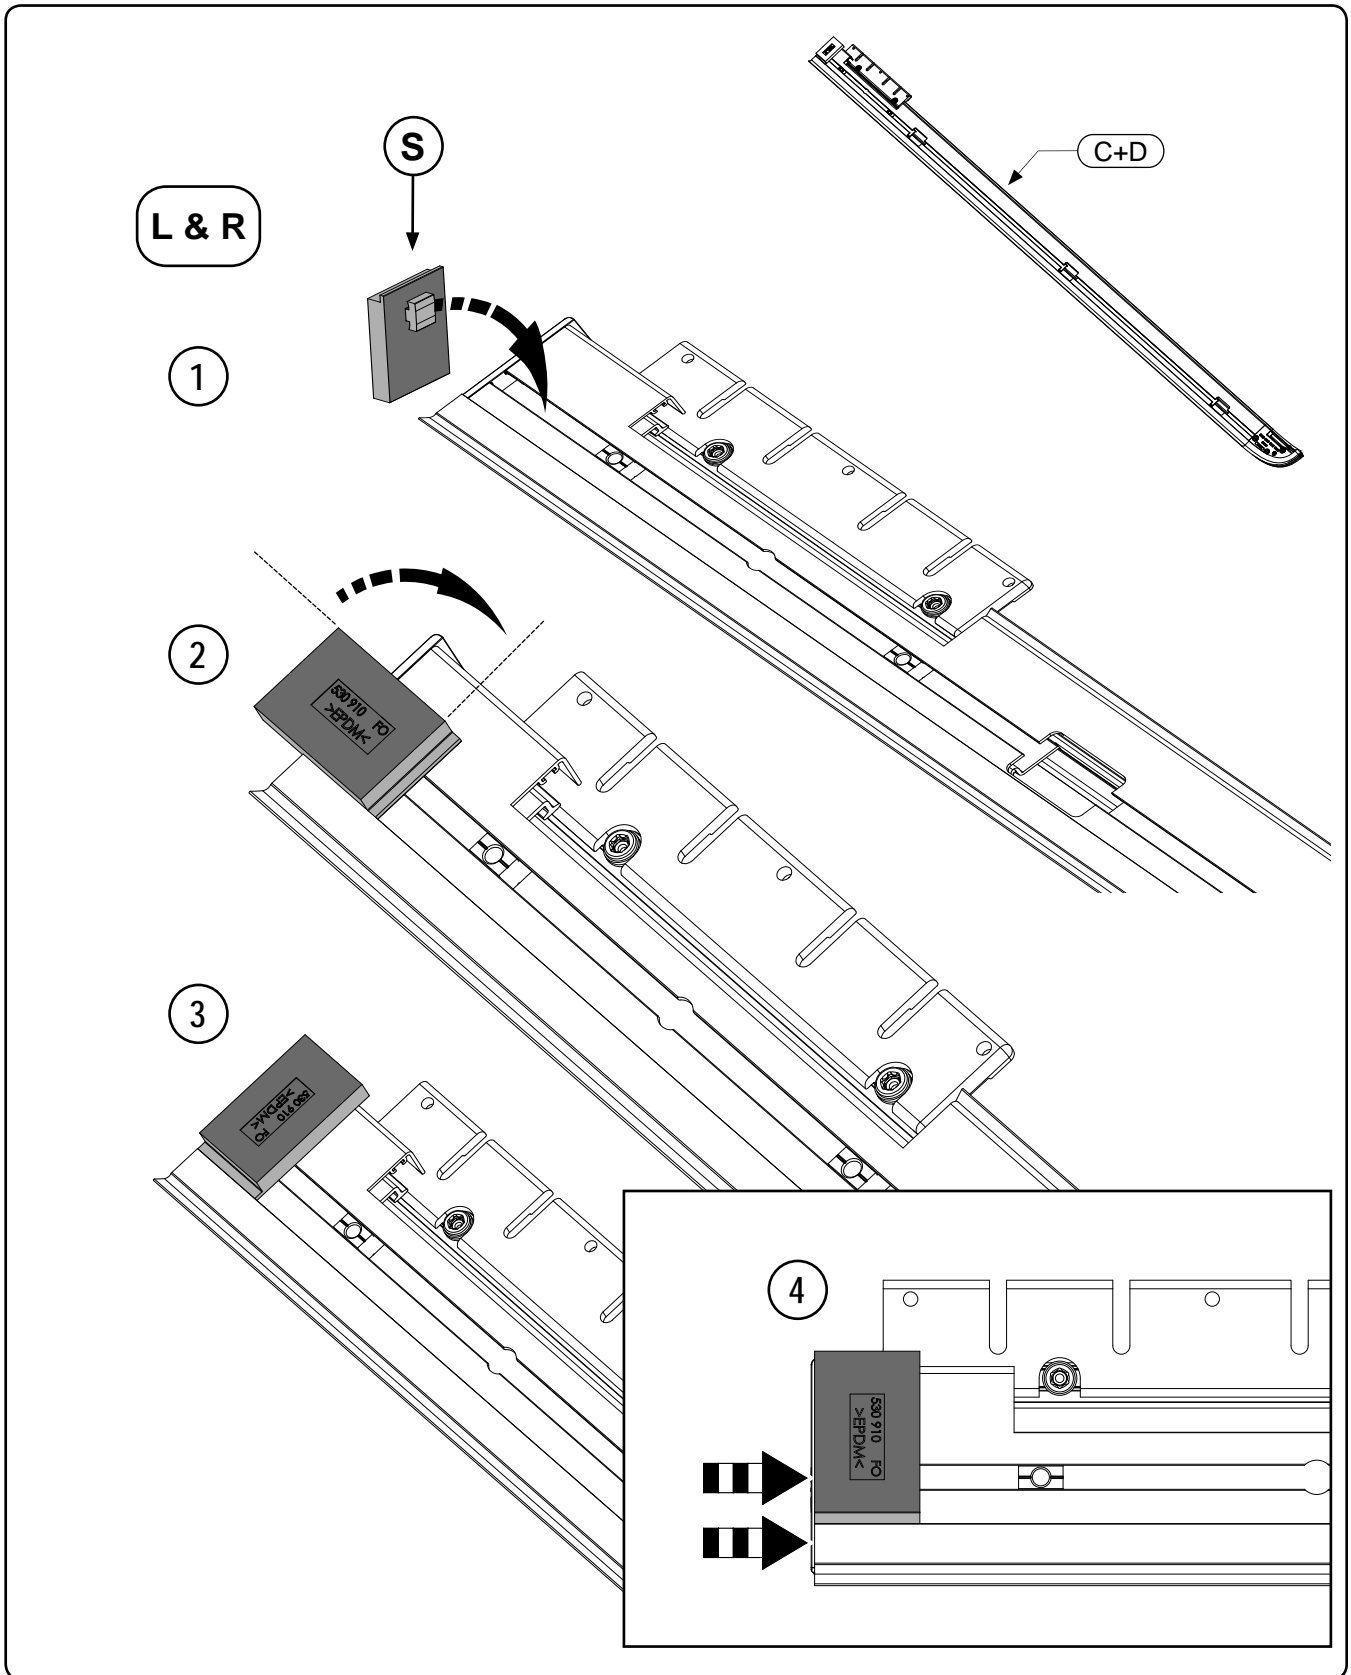

Ford Ranger XL, XLT and Limited

Mountain Top Roll

Installation Instructions

MTI-number 886 035	Issue 02	Date 30/04/2013	A66SX-26501A34-DA A66SX-19501A34-CA	Finish Code 1762118 Finish Code 1762116	Page 8 /19
Pedersholmparken 10 3600 Frederikssund Denmark ph: +45 4810 2950 Fax +45 4810 2960 www.mountaintop.dk