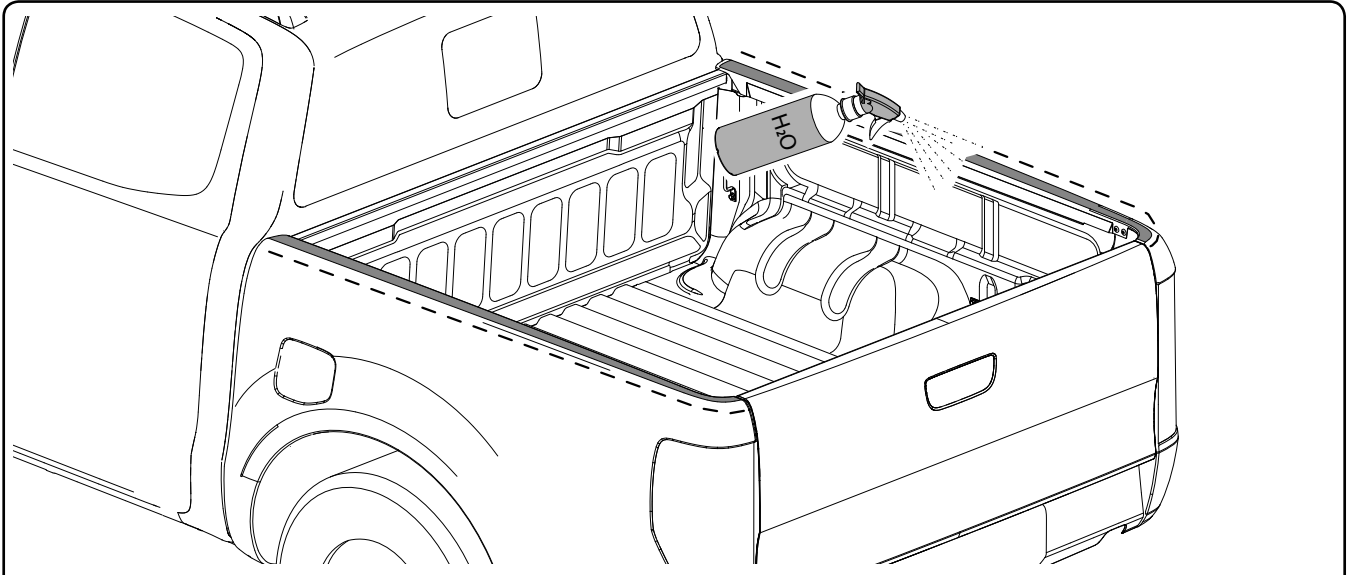

Ford Ranger XL, XLT and Limited

Mountain Top Roll

Installation Instructions

MTI-number 886 035	Issue 02	Date 30/04/2013	A66SX-26501A34-DA A66SX-19501A34-CA	Finish Code 1762118 Finish Code 1762116	Page 12/19
Pedersholmparken 10 3600 Frederikssund Denmark ph: +45 4810 2950 Fax +45 4810 2960 www.mountaintop.dk