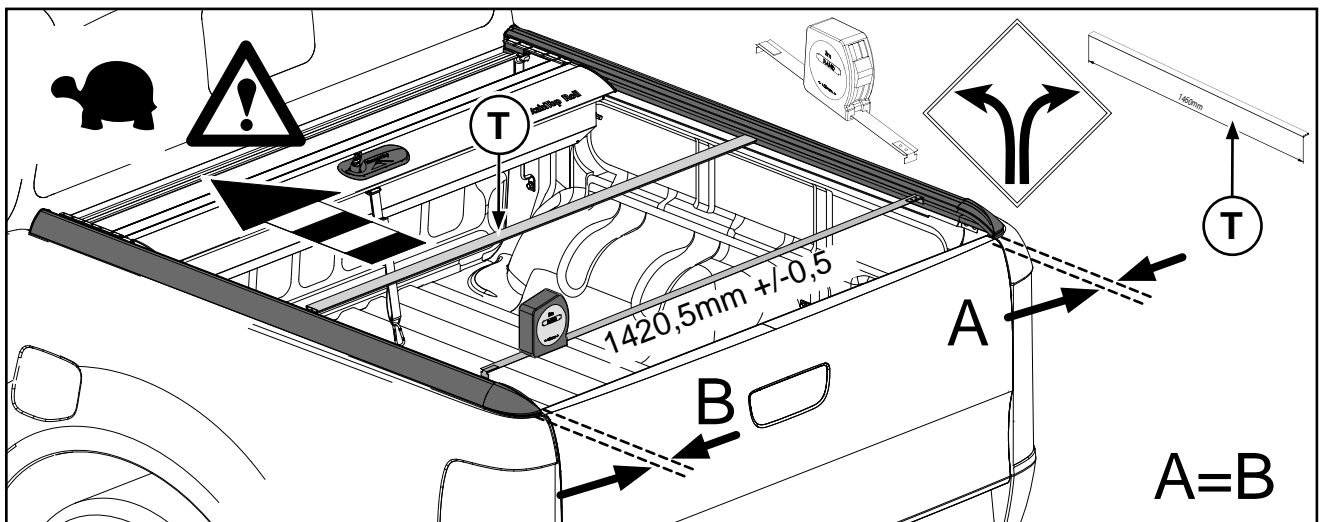

Ford Ranger XL, XLT and Limited

Mountain Top Roll

Installation Instructions

MTI-number 886 035	Issue 02	Date 30/04/2013	A66SX-26501A34-DA A66SX-19501A34-CA	Finish Code 1762118 Finish Code 1762116	Page 13/19
Pedersholmparken 10 3600 Frederikssund Denmark ph: +45 4810 2950 Fax +45 4810 2960			www.mountaintop.dk