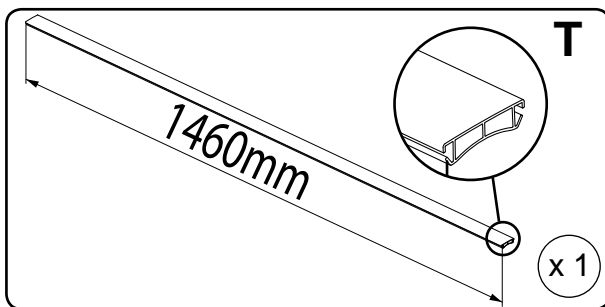

Ford Ranger XL, XLT and Limited

Mountain Top Roll

Installation Instructions