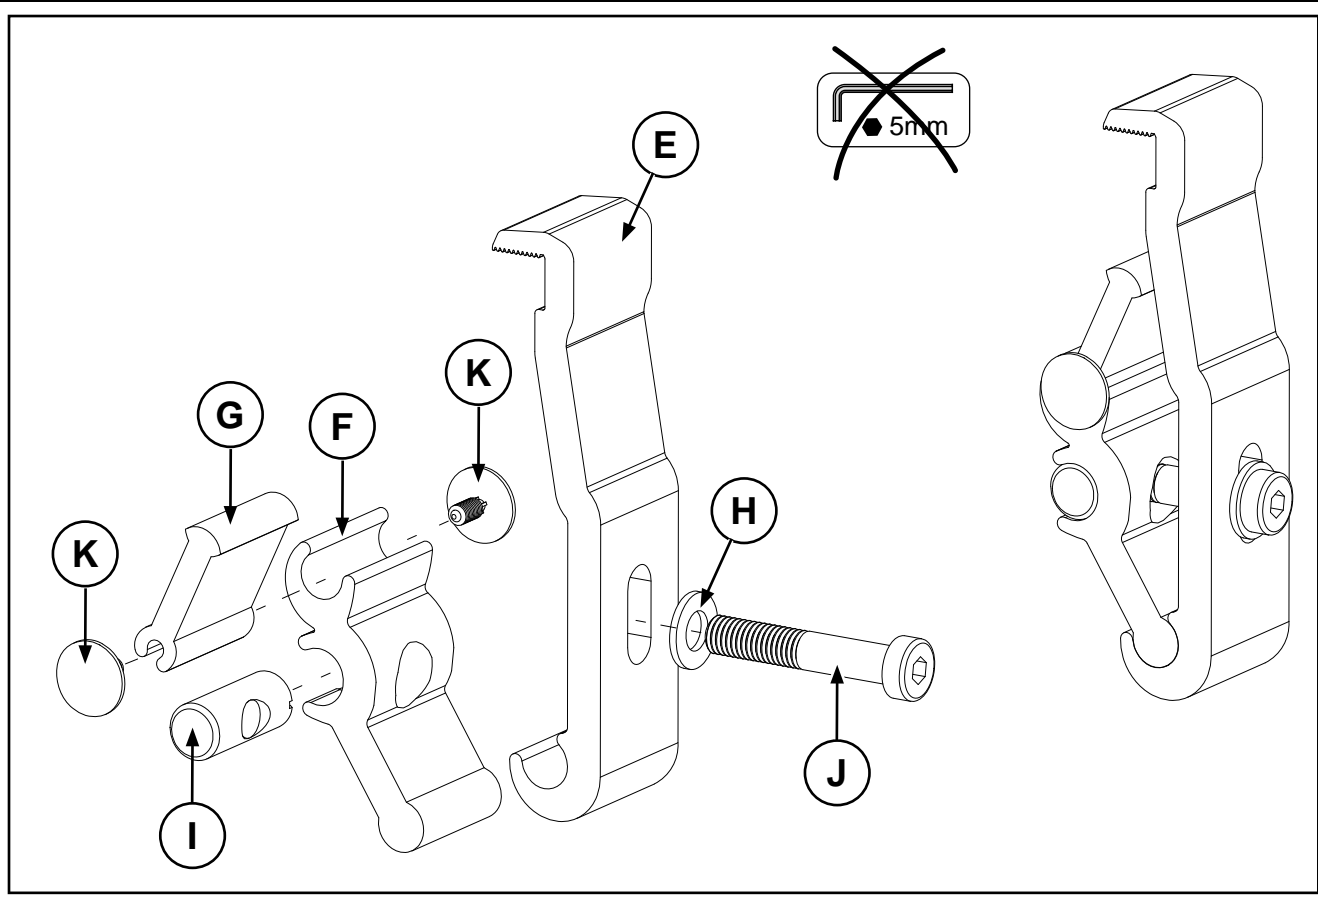

Ford Ranger XL, XLT and Limited

Mountain Top Roll Installation Instructions

Mountain Top[®]
INDUSTRIES A P S

L & R

PL2

MTI-number 886 035	Issue 02	Date 30/04/2013	A66SX-26501A34-DA A66SX-19501A34-CA	Finish Code 1762118 Finish Code 1762116	Page 11/19
Pedersholmparken 10 3600 Frederikssund Denmark			ph: +45 4810 2950	Fax +45 4810 2960	www.mountaintop.dk