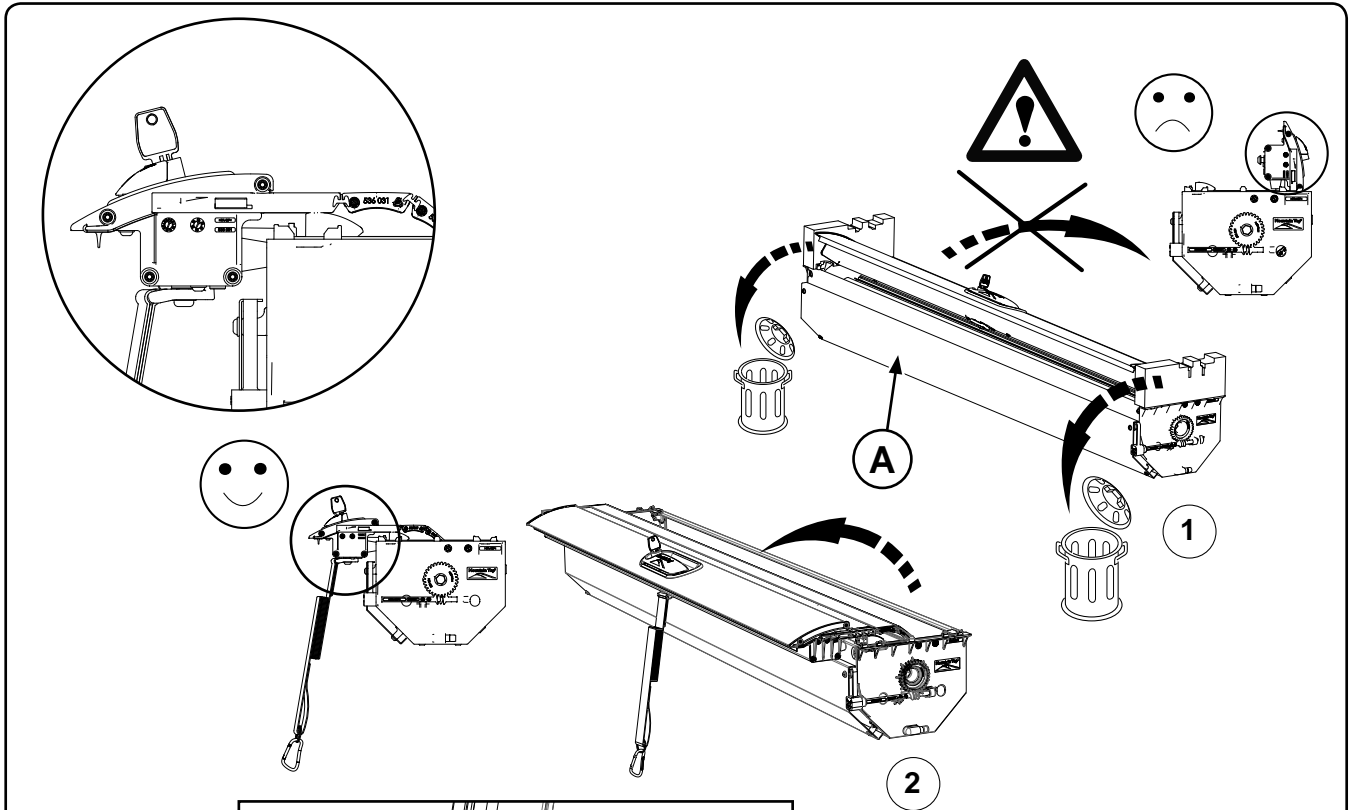

Ford Ranger XL, XLT and Limited

Mountain Top Roll

Installation Instructions