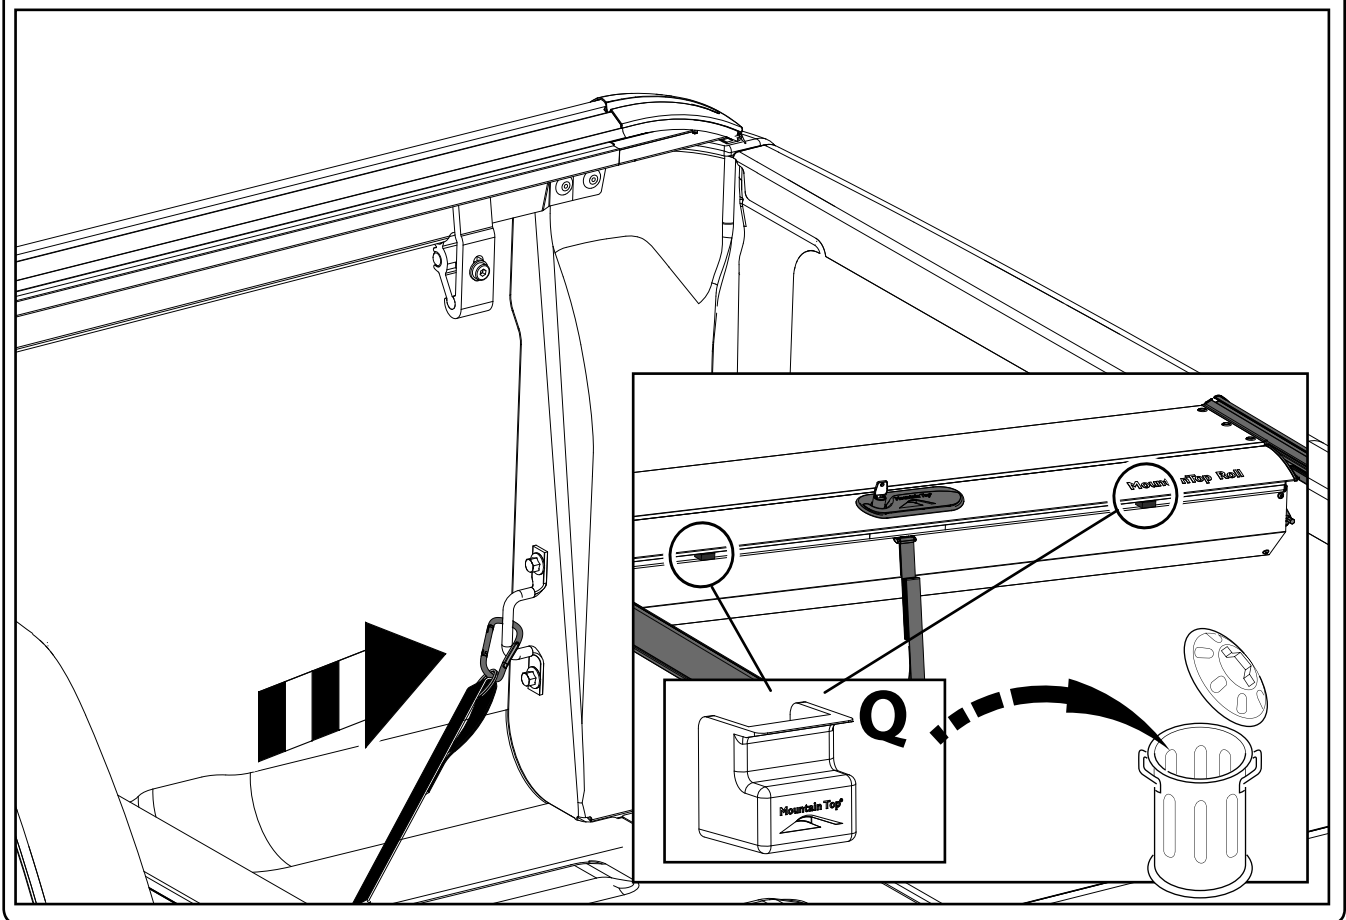

Ford Ranger XL, XLT and Limited

Mountain Top Roll

Installation Instructions

MTI-number 886 035	Issue 02	Date 30/04/2013	A66SX-26501A34-DA A66SX-19501A34-CA	Finish Code 1762118 Finish Code 1762116	Page 16/19
Pedersholmparken 10 3600 Frederikssund Denmark ph: +45 4810 2950 Fax +45 4810 2960 www.mountaintop.dk