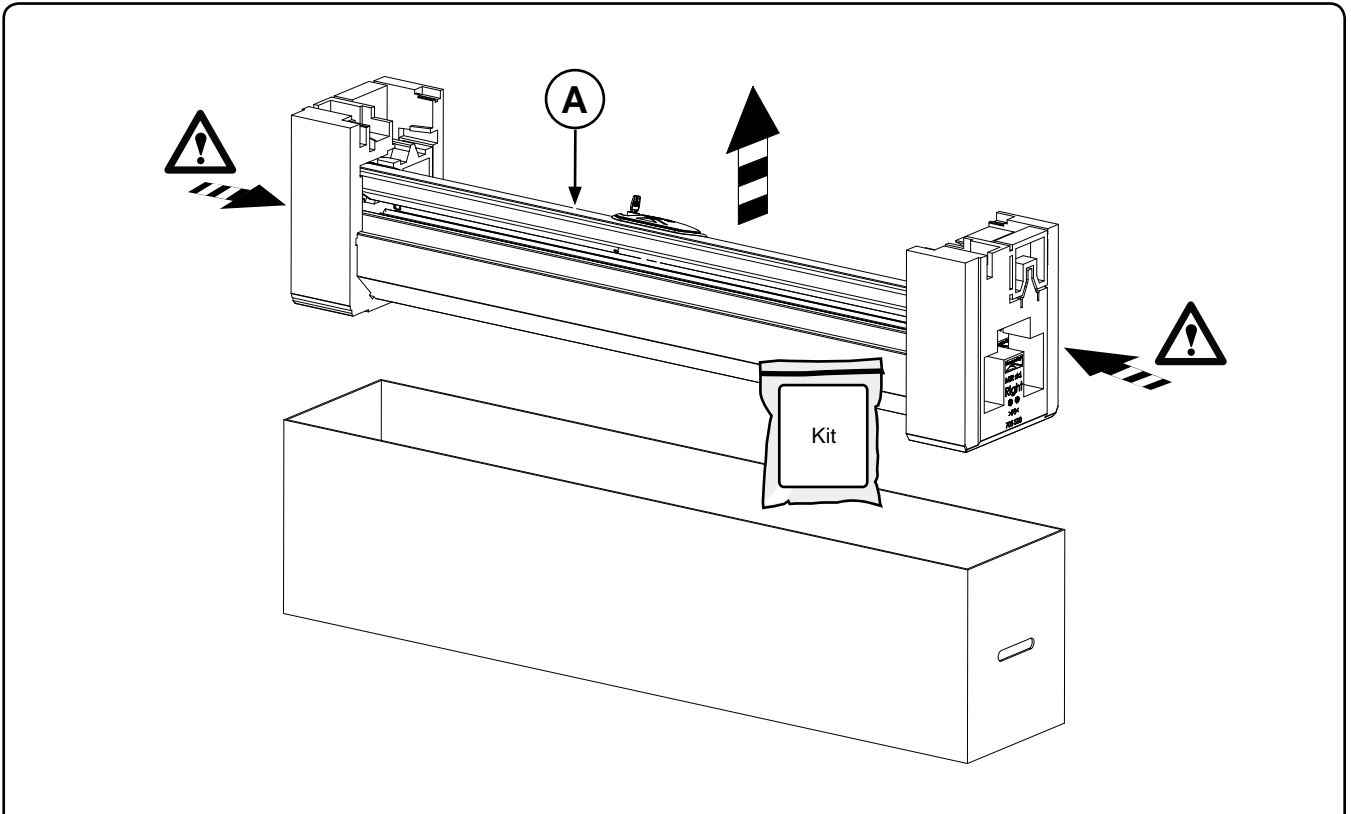

Ford Ranger XL, XLT and Limited

Mountain Top Roll

Installation Instructions

MTI-number 886 035	Issue 02	Date 30/04/2013	A66SX-26501A34-DA A66SX-19501A34-CA	Finish Code 1762118 Finish Code 1762116	Page 5 /19
Pedersholmparken 10 3600 Frederikssund Denmark ph: +45 4810 2950 Fax +45 4810 2960 www.mountaintop.dk