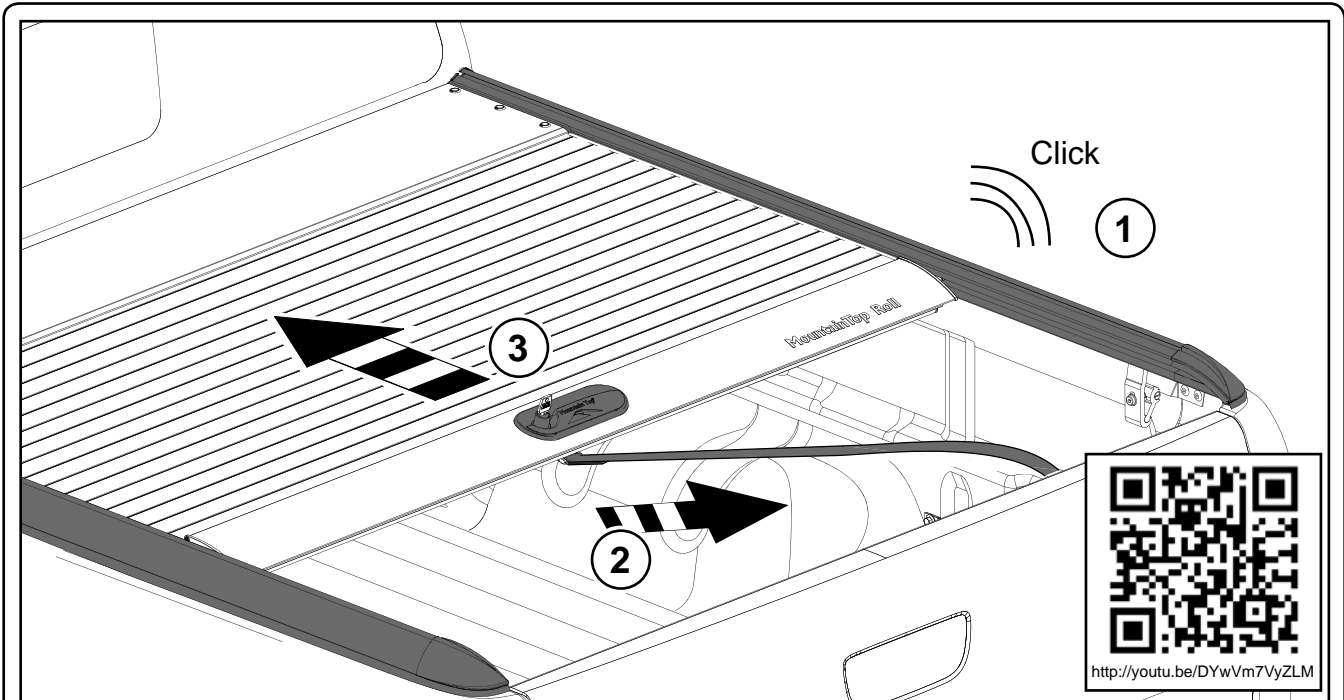

Ford Ranger XL, XLT and Limited

Mountain Top Roll

Installation Instructions

MTI-number 886 035	Issue 02	Date 30/04/2013	A66SX-26501A34-DA A66SX-19501A34-CA	Finish Code 1762118 Finish Code 1762116	Page 18/19
Pedersholmparken 10 3600 Frederikssund Denmark ph: +45 4810 2950 Fax +45 4810 2960 www.mountaintop.dk