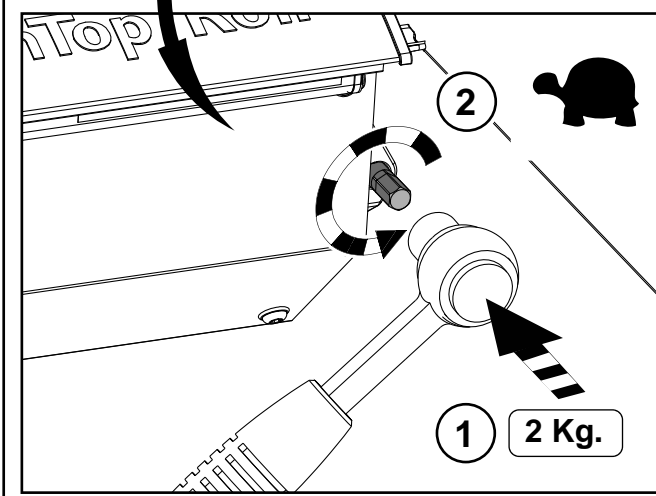

Ford Ranger XL, XLT and Limited

Mountain Top Roll

Installation Instructions

MTI-number 886 035	Issue 02	Date 30/04/2013	A66SX-26501A34-DA A66SX-19501A34-CA	Finish Code 1762118 Finish Code 1762116	Page 18/19
Pedersholmparken 10 3600 Frederikssund Denmark ph: +45 4810 2950 Fax +45 4810 2960 www.mountaintop.dk