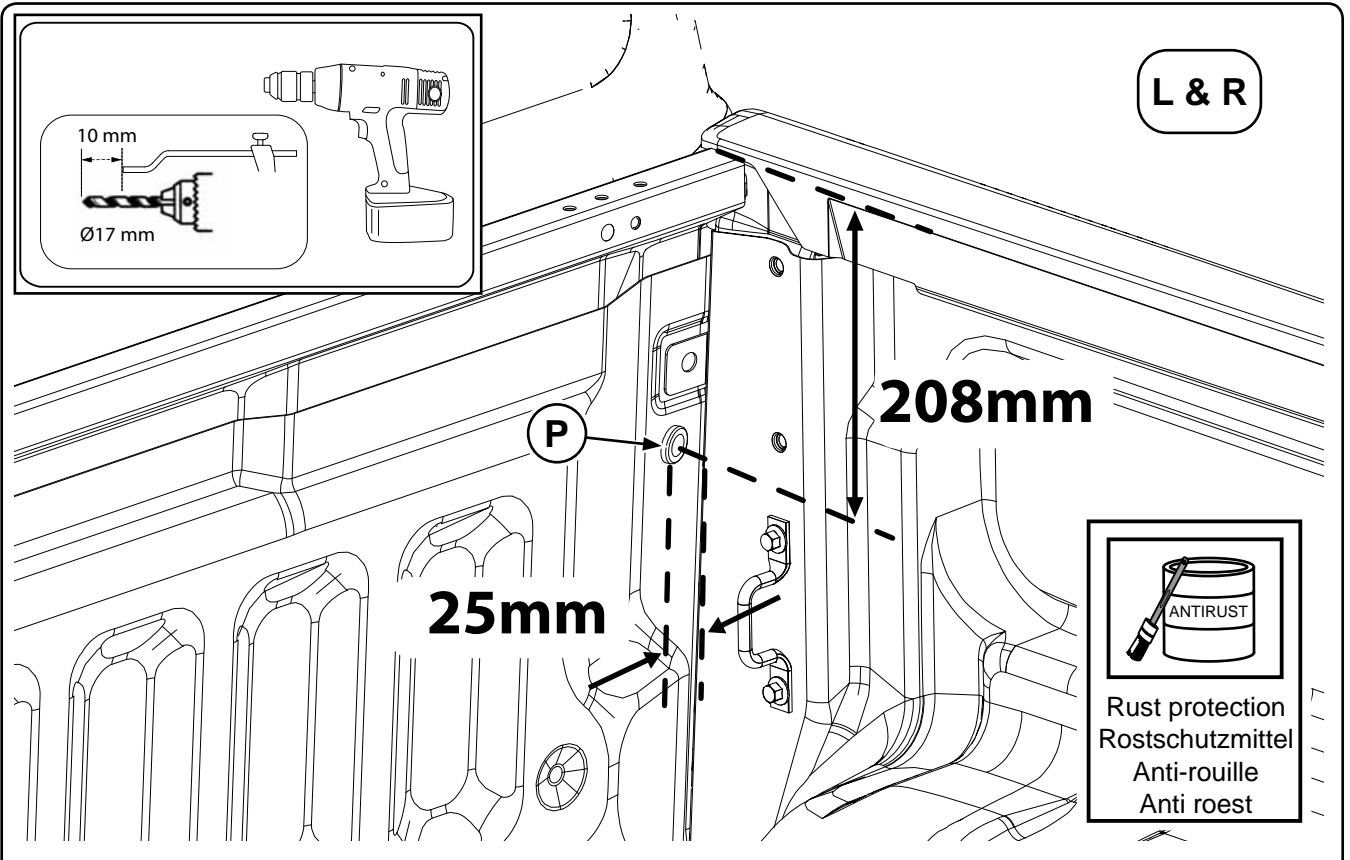

Ford Ranger XL, XLT and Limited

Mountain Top Roll

Installation Instructions

Mountain Top®
INDUSTRIES APS

MTI-number 886 035	Issue 02	Date 30/04/2013	A66SX-26501A34-DA A66SX-19501A34-CA	Finish Code 1762118 Finish Code 1762116	Page 7 /19
Pedersholmparken 10 3600 Frederikssund Denmark ph: +45 4810 2950 Fax +45 4810 2960 www.mountaintop.dk