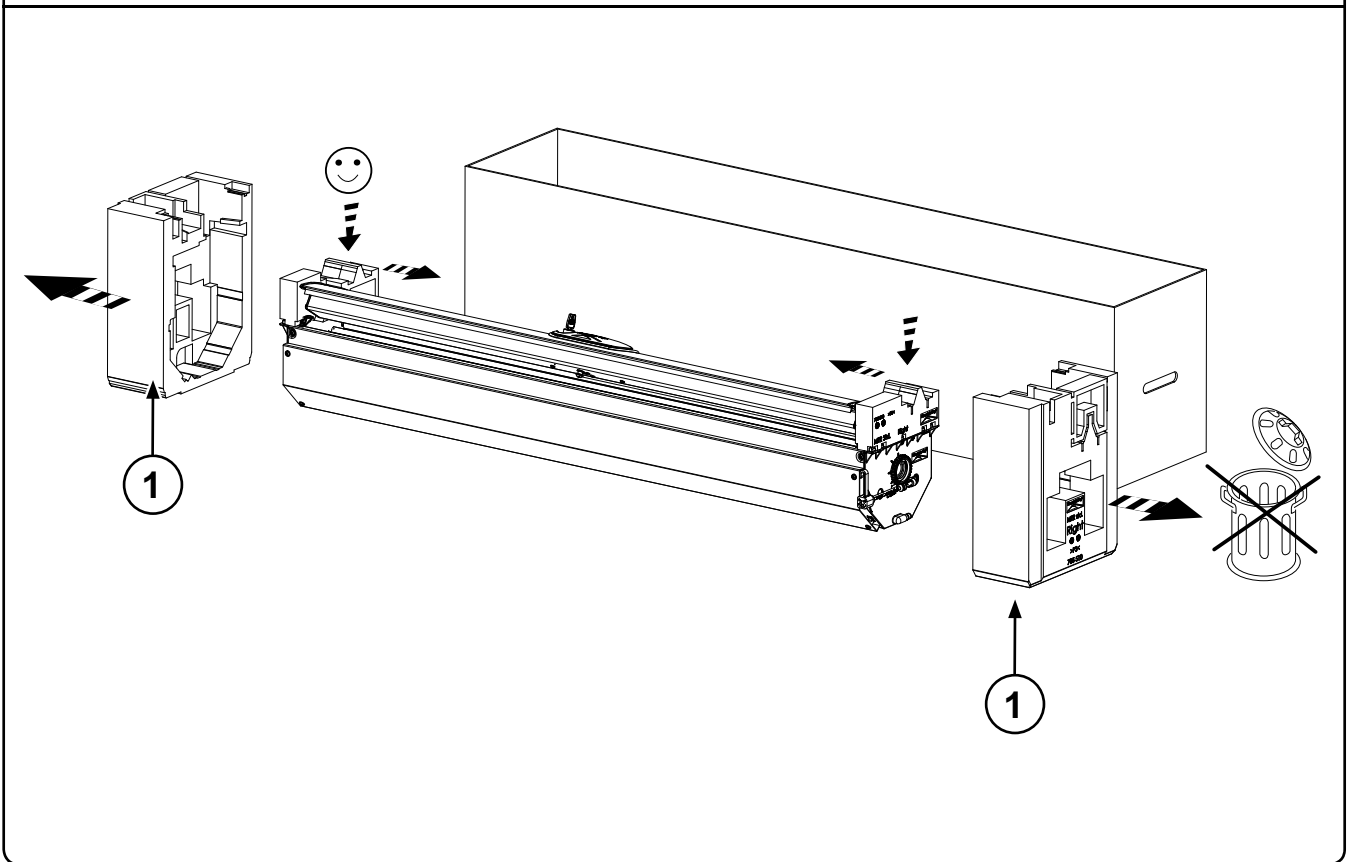

Ford Ranger XL, XLT and Limited

Mountain Top Roll

Installation Instructions

MTI-number 886 035	Issue 02	Date 30/04/2013	A66SX-26501A34-DA A66SX-19501A34-CA	Finish Code 1762118 Finish Code 1762116	Page 5 /19
Pedersholmparken 10 3600 Frederikssund Denmark ph: +45 4810 2950 Fax +45 4810 2960 www.mountaintop.dk