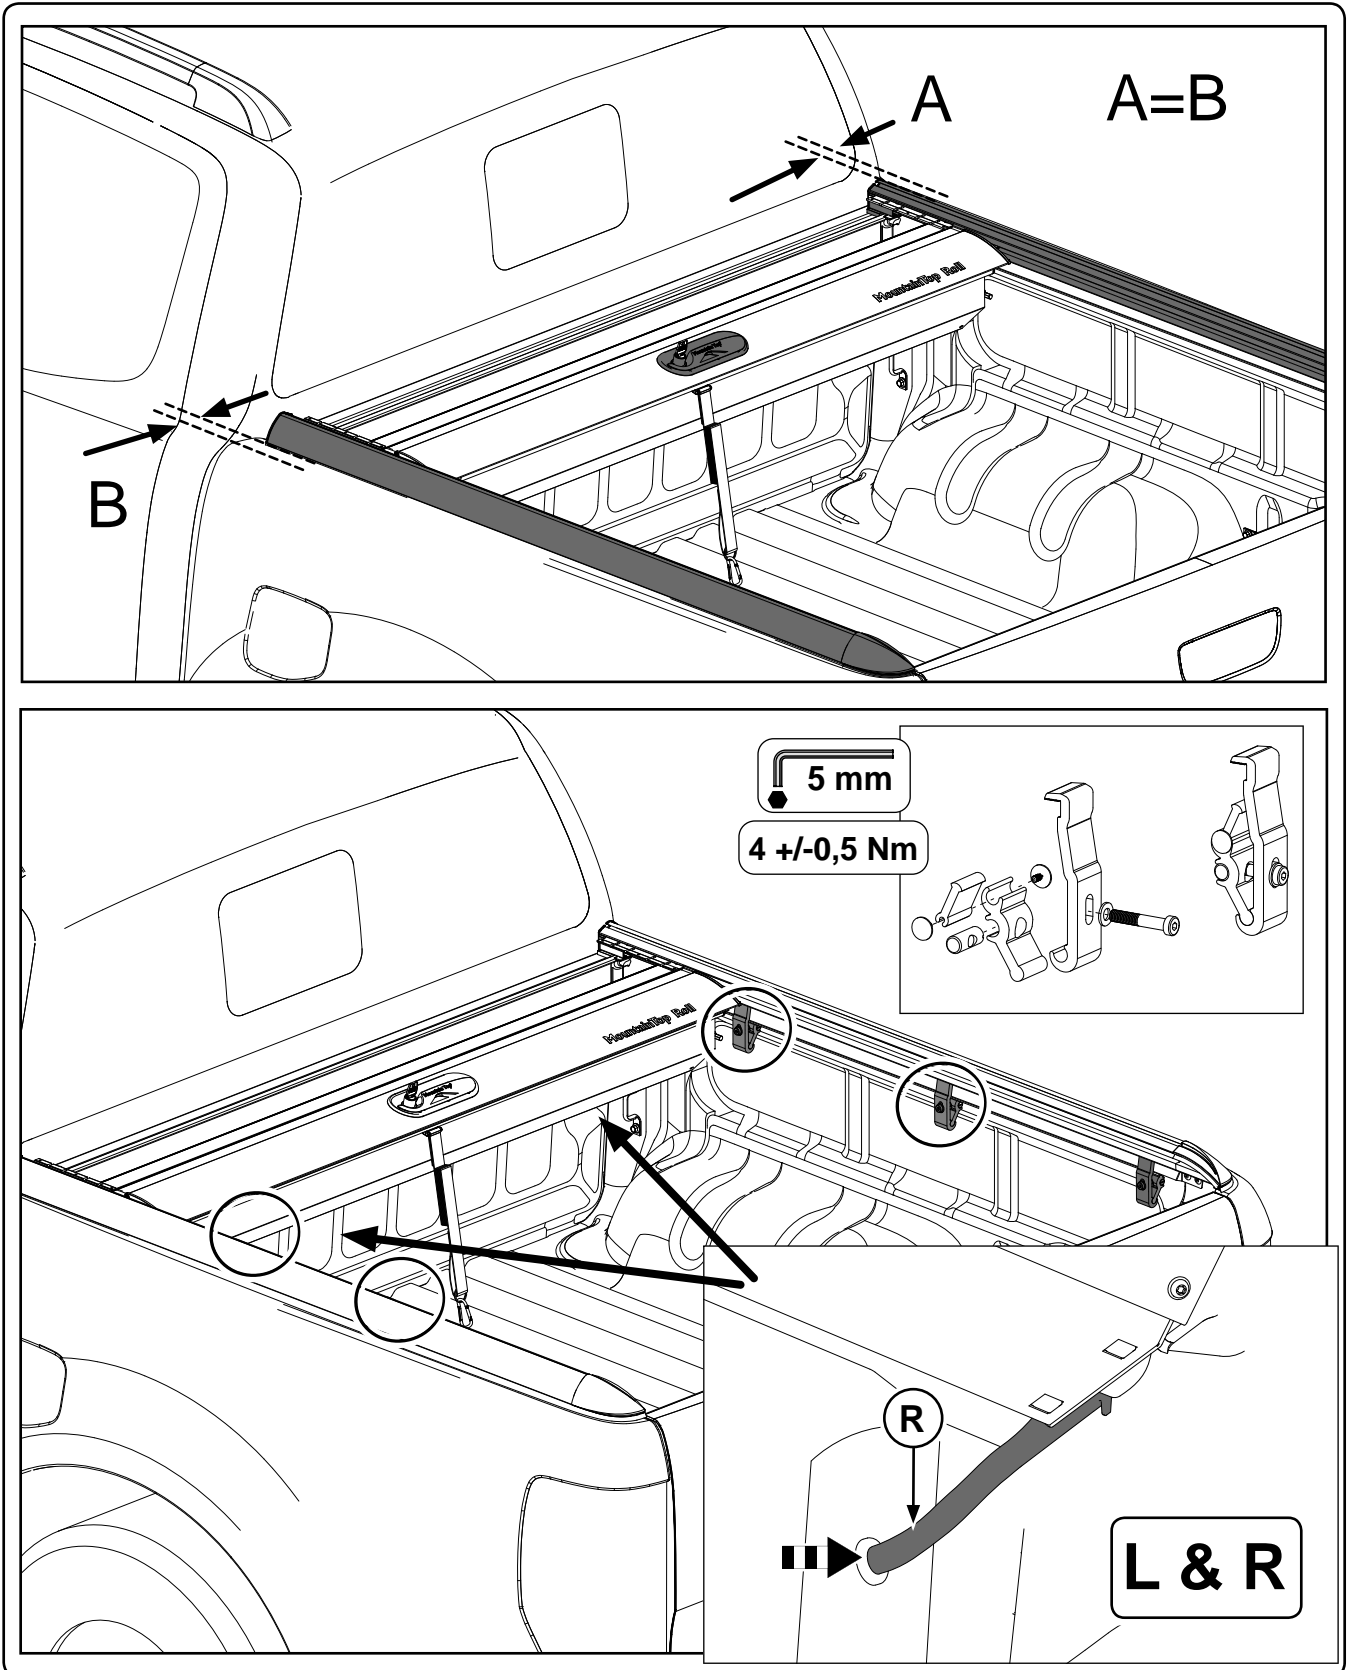

Ford Ranger XL, XLT and Limited

Mountain Top Roll

Installation Instructions

MTI-number 886 035	Issue 02	Date 30/04/2013	A66SX-26501A34-DA A66SX-19501A34-CA	Finish Code 1762118 Finish Code 1762116	Page 15/19
Pedersholmparken 10 3600 Frederikssund Denmark ph: +45 4810 2950 Fax +45 4810 2960			www.mountaintop.dk