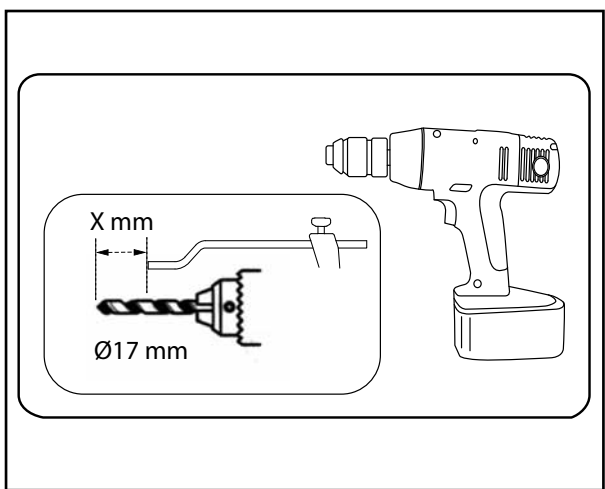

Ford Ranger XL, XLT and Limited

Mountain Top Roll Installation Instructions

MTI-number 886 035	Issue 02	Date 30/04/2013	A66SX-26501A34-DA A66SX-19501A34-CA	Finish Code 1762118 Finish Code 1762116	Page 6 /19
Pedersholmparken 10 3600 Frederikssund Denmark ph: +45 4810 2950 Fax +45 4810 2960 www.mountaintop.dk