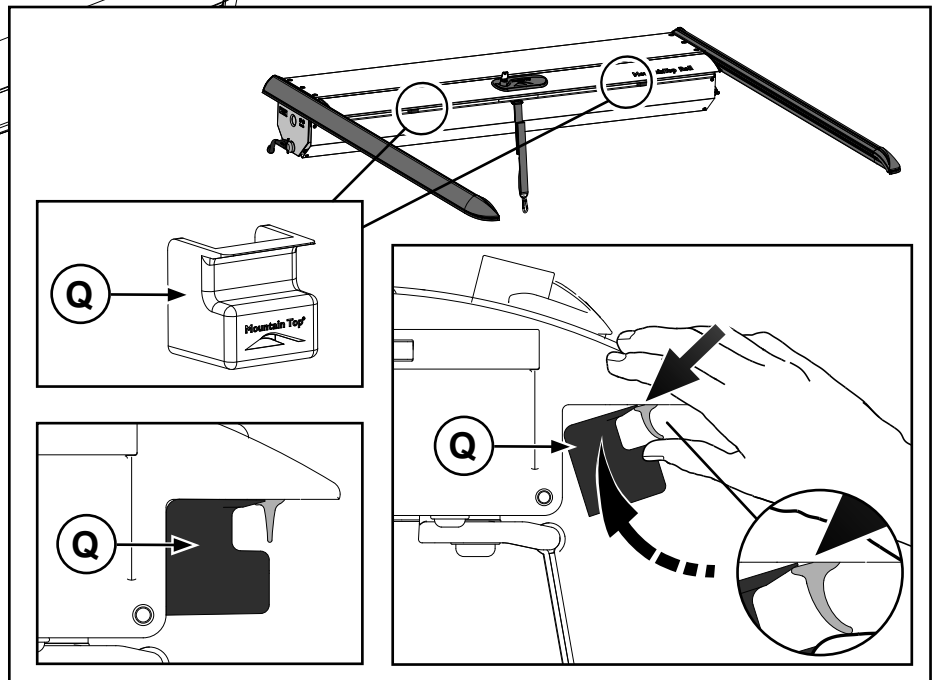

Ford Ranger XL, XLT and Limited

Mountain Top Roll

Installation Instructions

MTI-number 886 035	Issue 02	Date 30/04/2013	A66SX-26501A34-DA A66SX-19501A34-CA	Finish Code 1762118 Finish Code 1762116	Page 12/19
Pedersholmparken 10 3600 Frederikssund Denmark ph: +45 4810 2950 Fax +45 4810 2960 www.mountaintop.dk