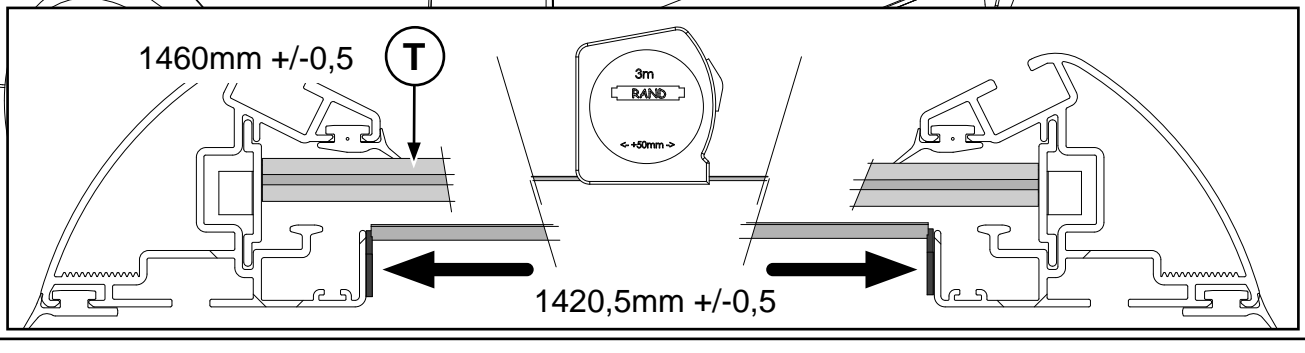

Ford Ranger XL, XLT and Limited

Mountain Top Roll

Installation Instructions

MTI-number 886 035	Issue 02	Date 30/04/2013	A66SX-26501A34-DA A66SX-19501A34-CA	Finish Code 1762118 Finish Code 1762116	Page 13/19
Pedersholmparken 10 3600 Frederikssund Denmark ph: +45 4810 2950 Fax +45 4810 2960			www.mountaintop.dk