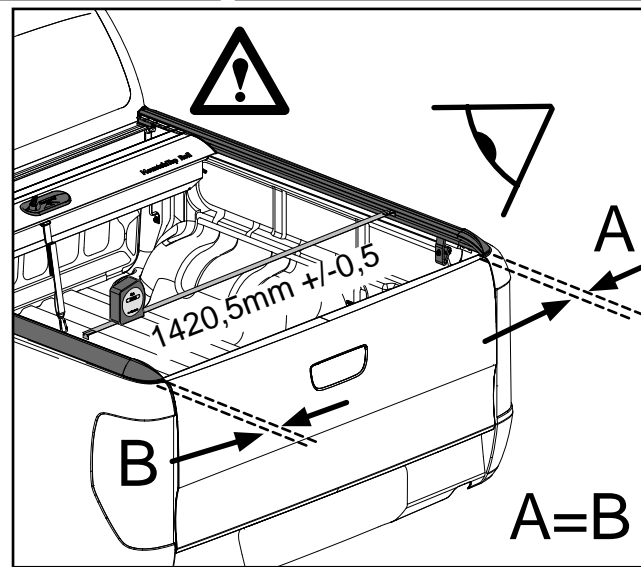

Ford Ranger XL, XLT and Limited

Mountain Top Roll Installation Instructions

MTI-number 886 035	Issue 02	Date 30/04/2013	A66SX-26501A34-DA A66SX-19501A34-CA	Finish Code 1762118 Finish Code 1762116	Page 14/19
Pedersholmparken 10 3600 Frederikssund Denmark ph: +45 4810 2950 Fax +45 4810 2960			www.mountaintop.dk