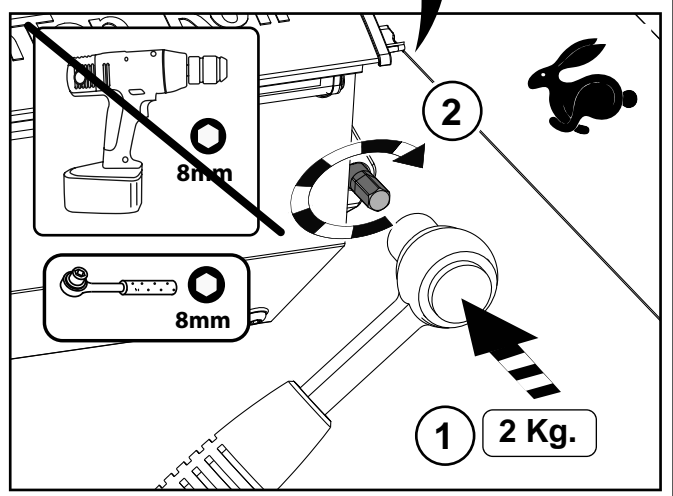

Ford Ranger XL, XLT and Limited

Mountain Top Roll

Installation Instructions

MTI-number 886 035	Issue 02	Date 30/04/2013	A66SX-26501A34-DA A66SX-19501A34-CA	Finish Code 1762118 Finish Code 1762116	Page 18/19
Pedersholmparken 10 3600 Frederikssund Denmark ph: +45 4810 2950 Fax +45 4810 2960 www.mountaintop.dk