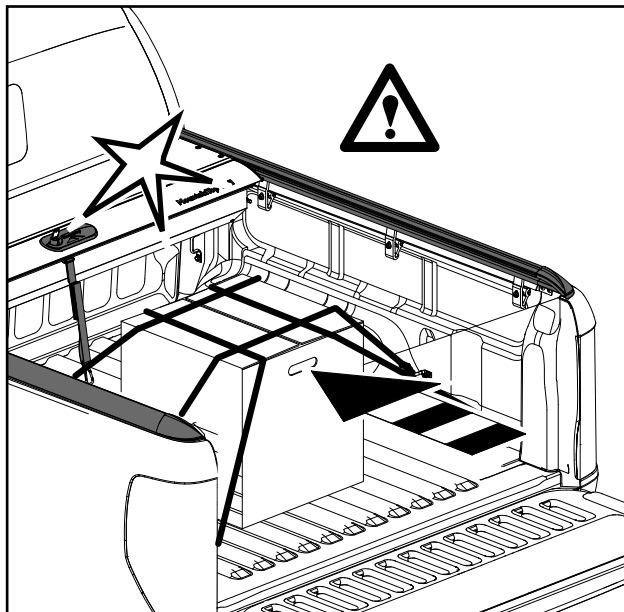

Ford Ranger XL, XLT and Limited

Mountain Top Roll

Installation Instructions

MTI-number 886 035	Issue 02	Date 30/04/2013	A66SX-26501A34-DA A66SX-19501A34-CA	Finish Code 1762118 Finish Code 1762116	Page 19/19
Pedersholmparken 10 3600 Frederikssund Denmark ph: +45 4810 2950 Fax +45 4810 2960 www.mountaintop.dk