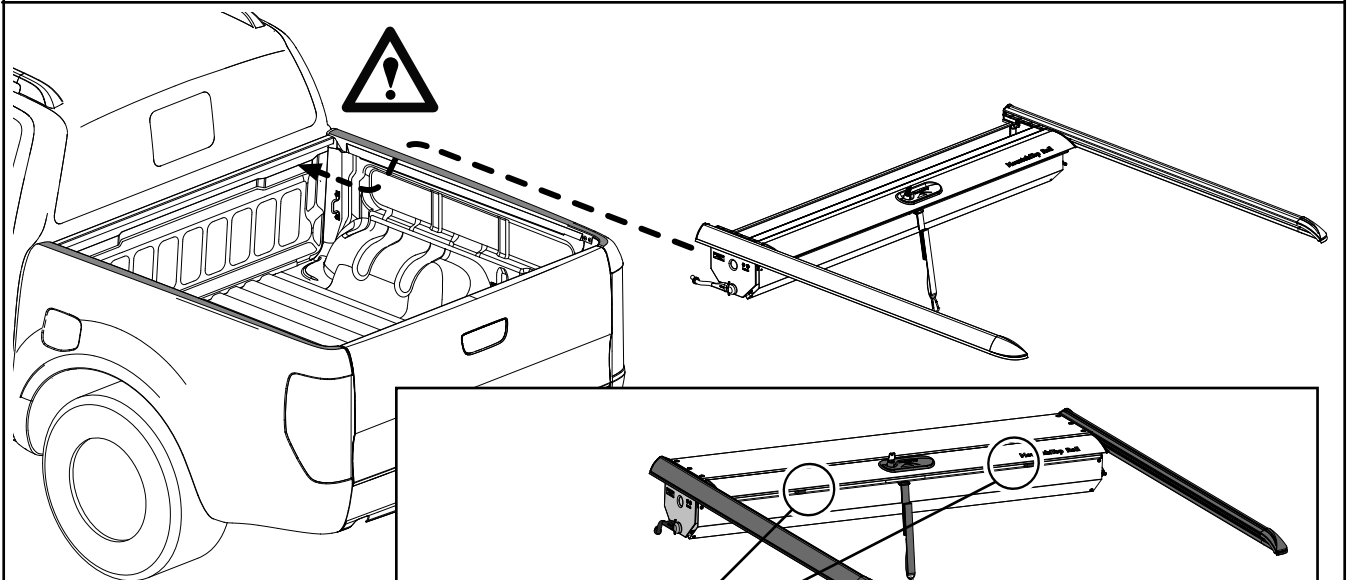

Ford Ranger XL, XLT and Limited

Mountain Top Roll

Installation Instructions

MTI-number 886 035	Issue 02	Date 30/04/2013	A66SX-26501A34-DA A66SX-19501A34-CA	Finish Code 1762118 Finish Code 1762116	Page 12/19
Pedersholmparken 10 3600 Frederikssund Denmark ph: +45 4810 2950 Fax +45 4810 2960 www.mountaintop.dk