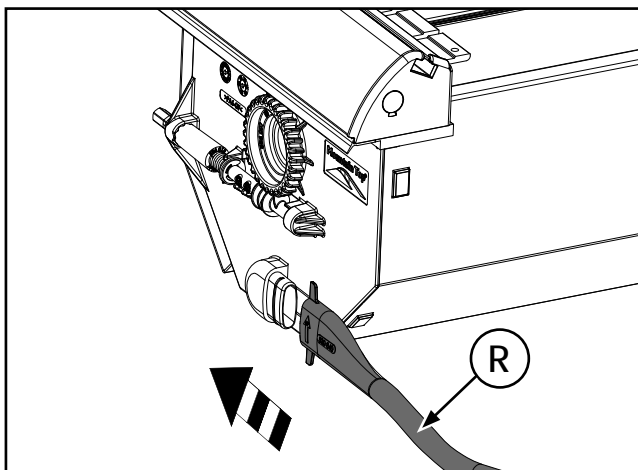

Ford Ranger XL, XLT and Limited

Mountain Top Roll Installation Instructions

Mountain Top[®]
INDUSTRIES A P S

L & R

PL2

MTI-number 886 035	Issue 02	Date 30/04/2013	A66SX-26501A34-DA A66SX-19501A34-CA	Finish Code 1762118 Finish Code 1762116	Page 11/19
Pedersholmparken 10 3600 Frederikssund Denmark			ph: +45 4810 2950	Fax +45 4810 2960	www.mountaintop.dk