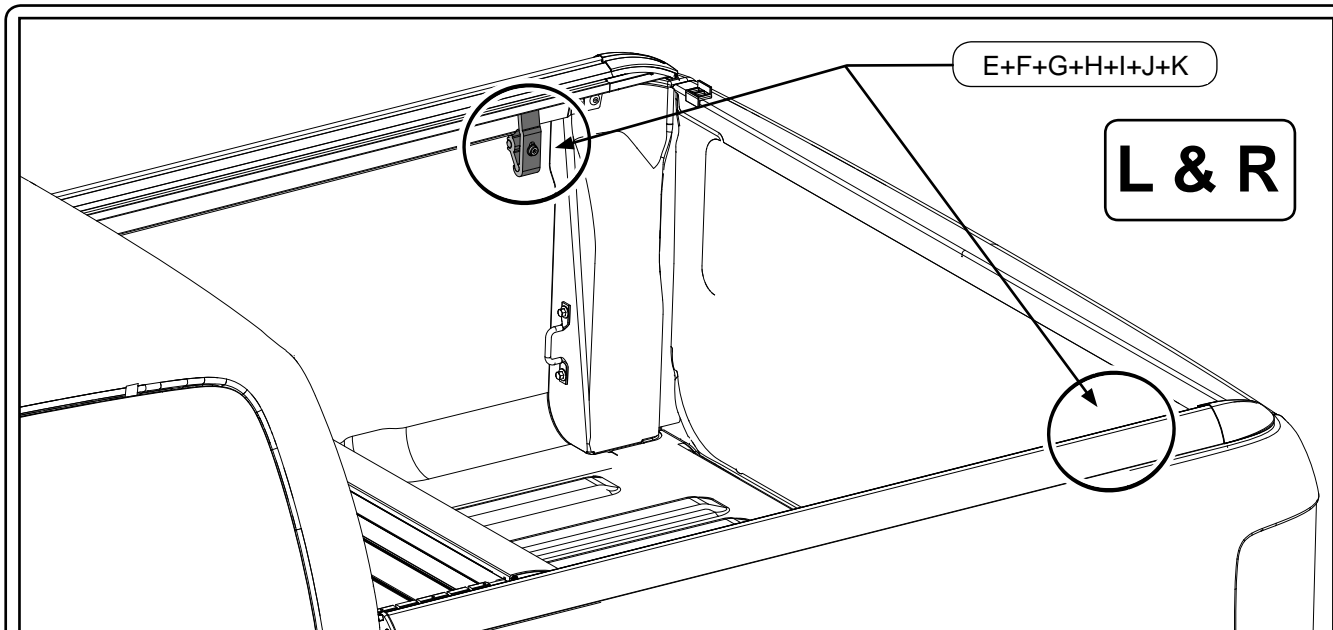

Ford Ranger XL, XLT and Limited

Mountain Top Roll Installation Instructions

MTI-number 886 035	Issue 02	Date 30/04/2013	A66SX-26501A34-DA A66SX-19501A34-CA	Finish Code 1762118 Finish Code 1762116	Page 14/19
Pedersholmparken 10 3600 Frederikssund Denmark ph: +45 4810 2950 Fax +45 4810 2960			www.mountaintop.dk