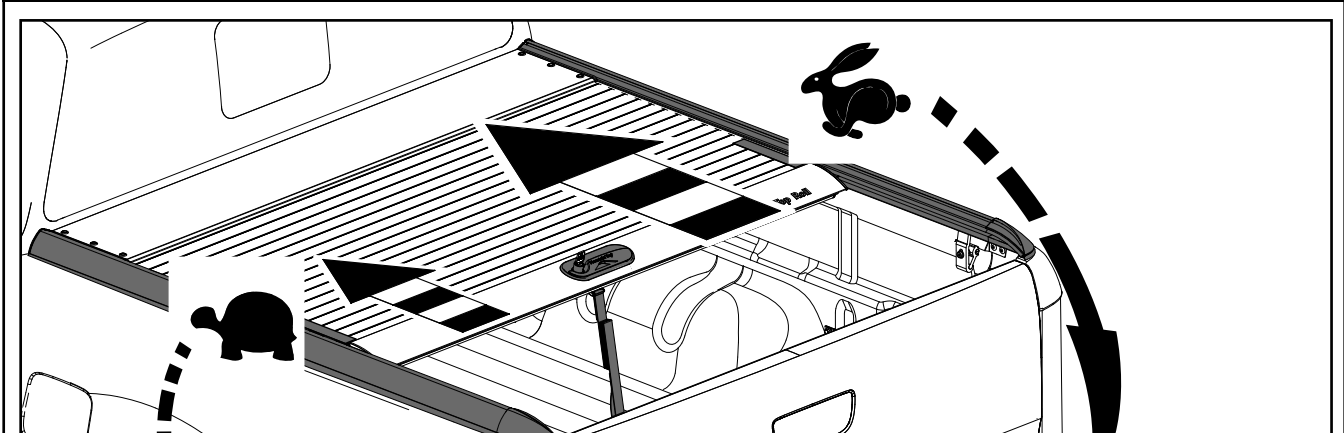

Ford Ranger XL, XLT and Limited

Mountain Top Roll

Installation Instructions

MTI-number 886 035	Issue 02	Date 30/04/2013	A66SX-26501A34-DA A66SX-19501A34-CA	Finish Code 1762118 Finish Code 1762116	Page 18/19
Pedersholmparken 10 3600 Frederikssund Denmark ph: +45 4810 2950 Fax +45 4810 2960 www.mountaintop.dk