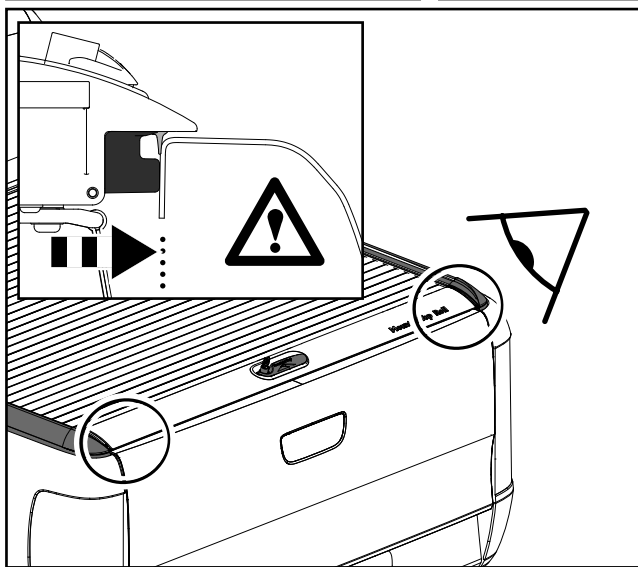

Ford Ranger XL, XLT and Limited

Mountain Top Roll Installation Instructions

MTI-number 886 035	Issue 02	Date 30/04/2013	A66SX-26501A34-DA A66SX-19501A34-CA	Finish Code 1762118 Finish Code 1762116	Page 14/19
Pedersholmparken 10 3600 Frederikssund Denmark ph: +45 4810 2950 Fax +45 4810 2960			www.mountaintop.dk