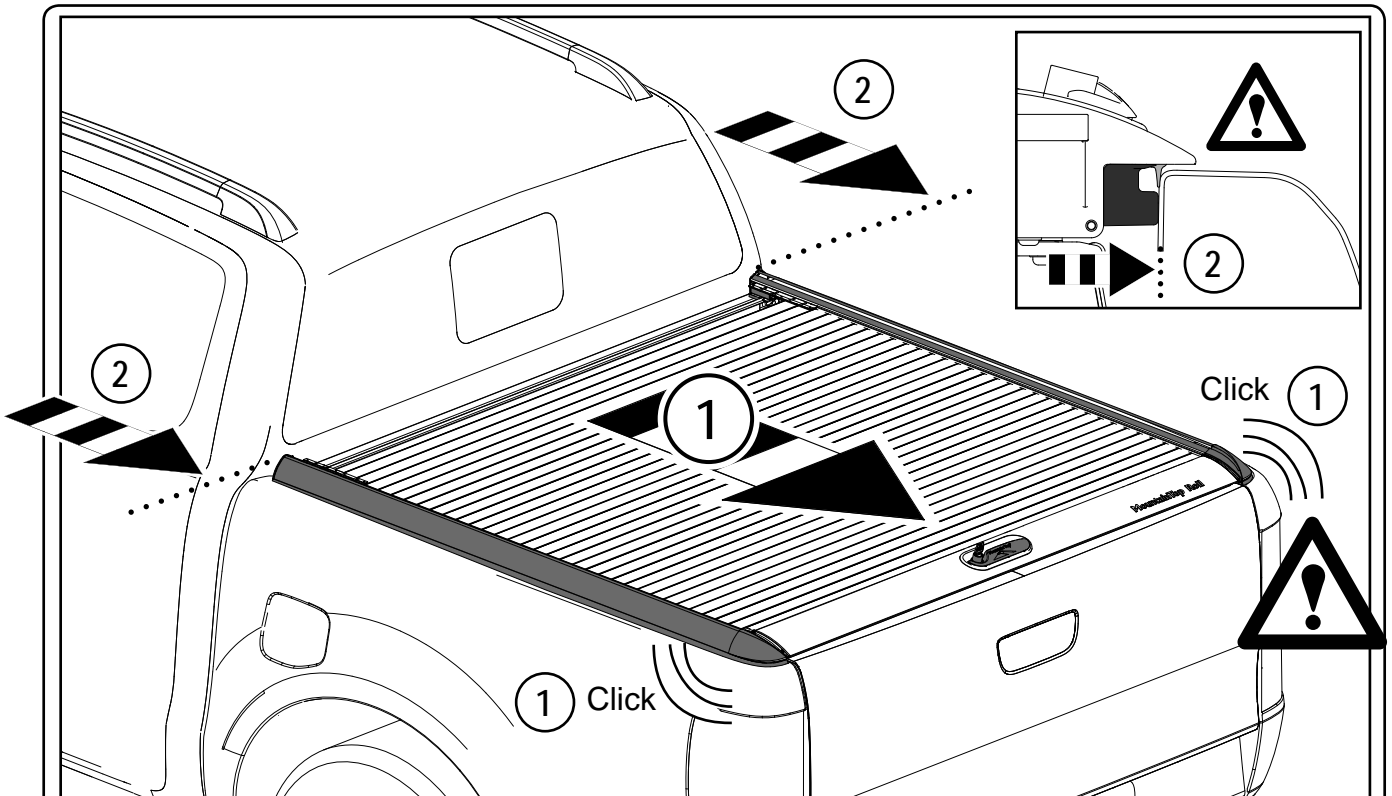

Ford Ranger XL, XLT and Limited

Mountain Top Roll

Installation Instructions

MTI-number 886 035	Issue 02	Date 30/04/2013	A66SX-26501A34-DA A66SX-19501A34-CA	Finish Code 1762118 Finish Code 1762116	Page 13/19
Pedersholmparken 10 3600 Frederikssund Denmark ph: +45 4810 2950 Fax +45 4810 2960			www.mountaintop.dk