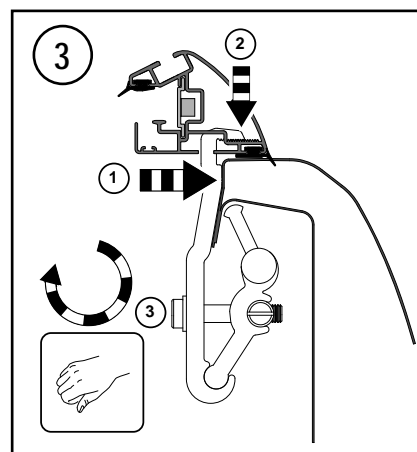

Ford Ranger XL, XLT and Limited

Mountain Top Roll Installation Instructions

MTI-number 886 035	Issue 02	Date 30/04/2013	A66SX-26501A34-DA A66SX-19501A34-CA	Finish Code 1762118 Finish Code 1762116	Page 14/19
Pedersholmparken 10 3600 Frederikssund Denmark ph: +45 4810 2950 Fax +45 4810 2960			www.mountaintop.dk