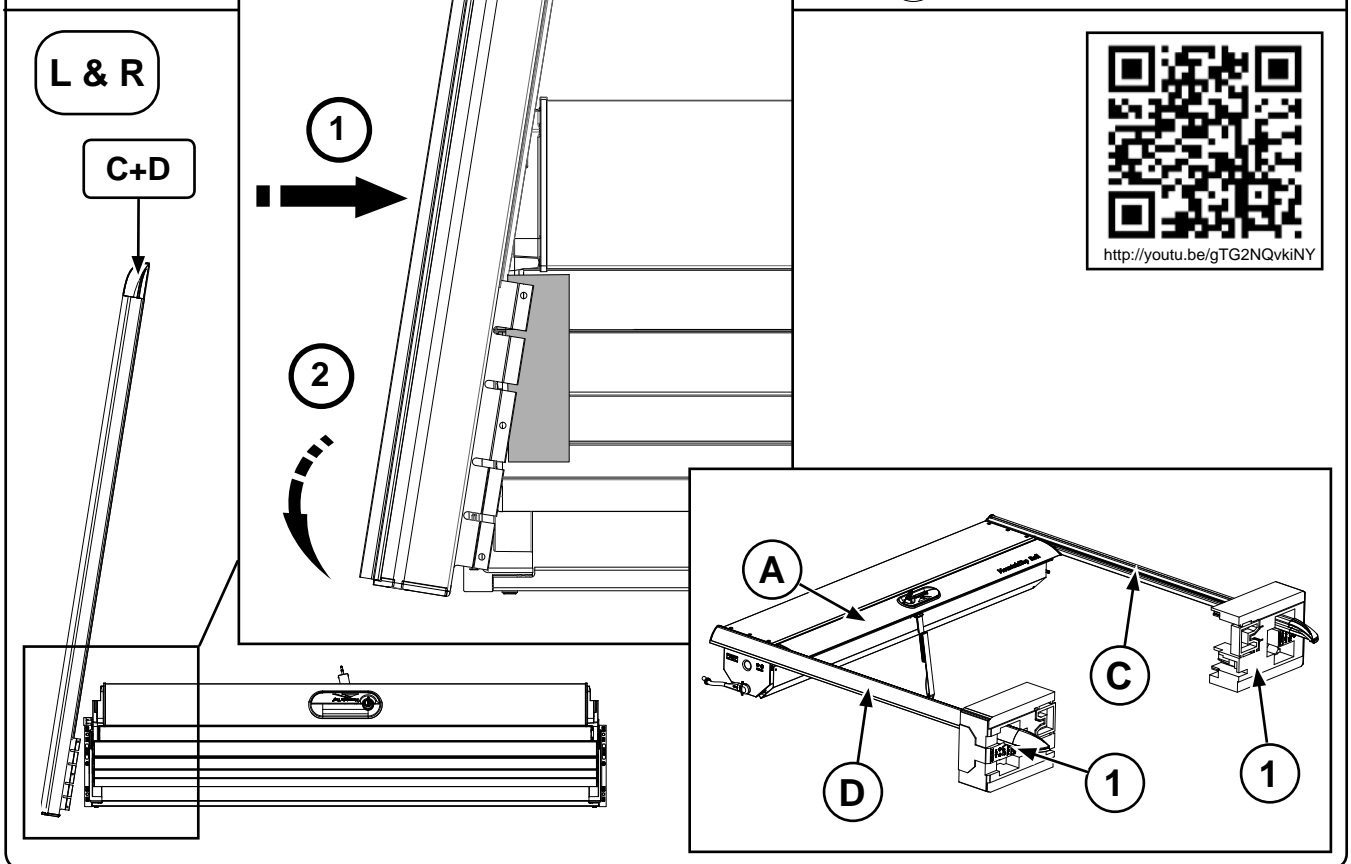

Ford Ranger XL, XLT and Limited

Mountain Top Roll

Installation Instructions