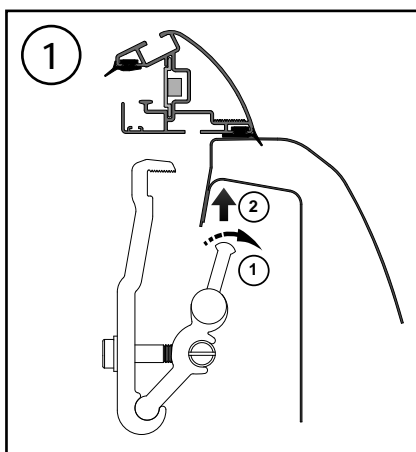

Ford Ranger XL, XLT and Limited

Mountain Top Roll Installation Instructions

MTI-number 886 035	Issue 02	Date 30/04/2013	A66SX-26501A34-DA A66SX-19501A34-CA	Finish Code 1762118 Finish Code 1762116	Page 14/19
Pedersholmparken 10 3600 Frederikssund Denmark ph: +45 4810 2950 Fax +45 4810 2960			www.mountaintop.dk