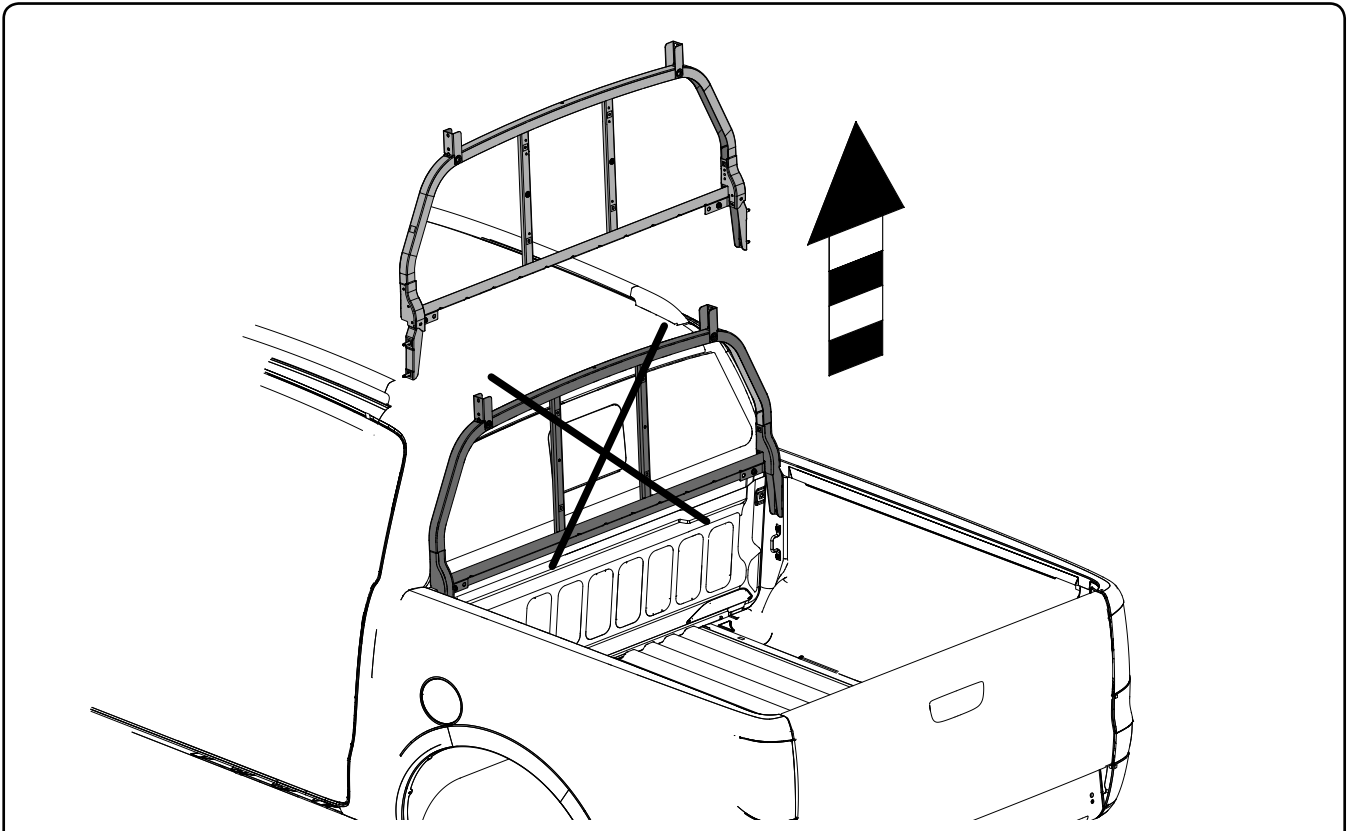

Ford Ranger XL, XLT and Limited

Mountain Top Roll Installation Instructions

MTI-number 886 035	Issue 02	Date 30/04/2013	A66SX-26501A34-DA A66SX-19501A34-CA	Finish Code 1762118 Finish Code 1762116	Page 6 /19
Pedersholmparken 10 3600 Frederikssund Denmark ph: +45 4810 2950 Fax +45 4810 2960 www.mountaintop.dk