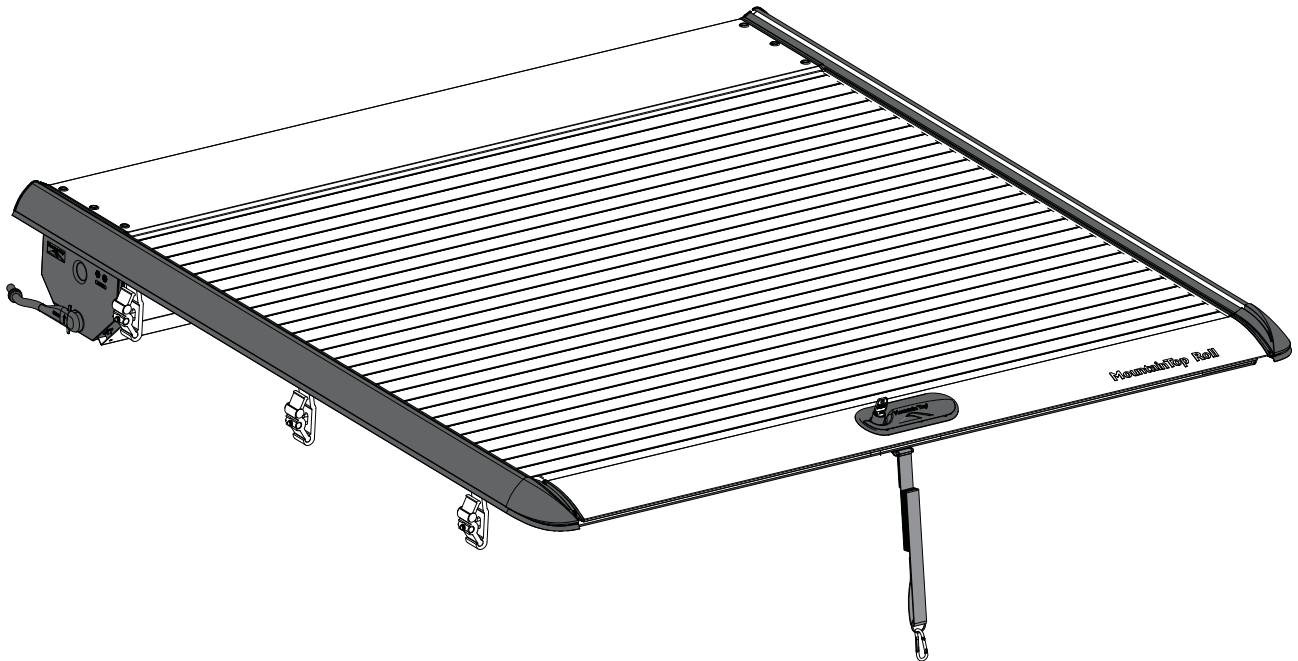

Mountain Top Roll  
Installation Instructions

Model Year:	TOYOTA FORD ISUZU	2005 T/D: 2011 T/D 2012 T/D
Part Number:	MTR TO80 A01 MTR TO81 A01 MTR FO90 A01 MTR FO91 A01 MTR IS90 A01 MTR IS90 S01 MTR IS91 A01 MTR VW80 A01	Double cab Extra cab Double cab Suber cab Double cab Double cab (black) Space cab Double cab