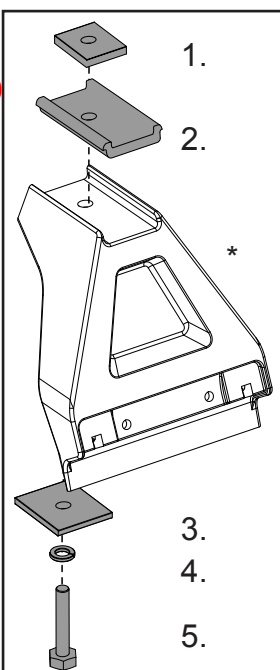

Issue: 01 Document No: R403

Prepared: Kayle Everett