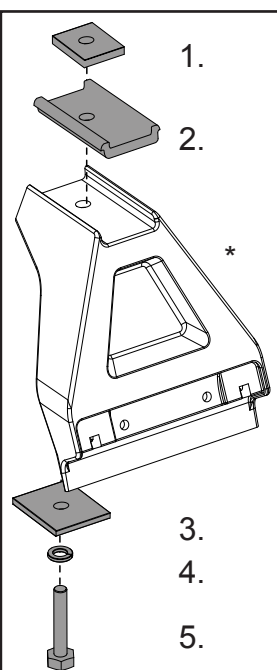

Issue: 01 Document No: R403

Prepared: Kayle Everett

RHINO-RACK

VA-FK1 CONTROLLED

Item	Component Name	Qty	Part No.
1	M6 Nut 30x25mmx5mm	2	N035A
2	Adapter Block	2	M154
3	RCP Leg 3000 32x 3 Square Washer Mech	2	W037
4	M6 Spring Washer	2	W004
5	M6x35 Hex Setscrew	2	B203

*Note:
RL Kit parts are sold separately.

Tools Required:
10mm Wrench