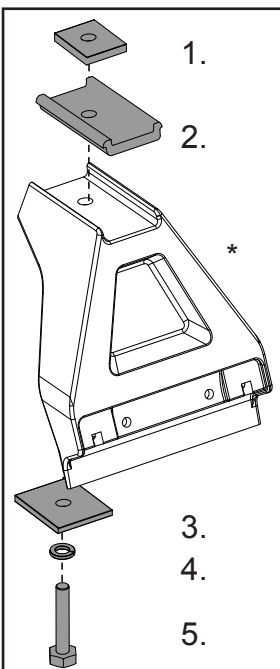

Issue: 01 Document No: R403

Prepared: Kayle Everett

RHINO-RACK

VA-FK1 CONTROLLED

Item	Component Name	Qty	Part No.
1	M6 Nut 30x25mmx5mm	2	N035A
2	Adapter Block	2	M154
3	RCP Leg 3000 32x 3 Square Washer Mech	2	W037
4	M6 Spring Washer	2	W004
5	M6x35 Hex Setscrew	2	B203

*Note:
RL Kit parts are sold separately.

Tools Required:
10mm Wrench