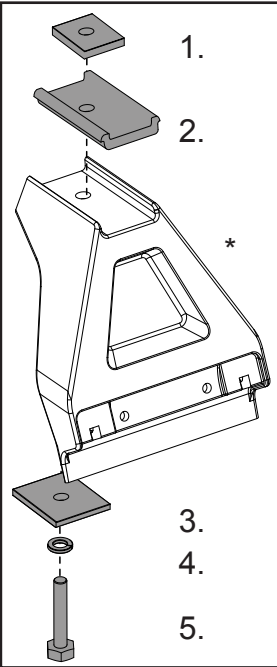

# RHINO-RACK

VA-FK1 CONTROLLED

Item	Component Name	Qty	Part No.
1	M6 Nut 30x25mmx5mm	2	N035A
2	Adapter Block	2	M154
3	RCP Leg 3000 32x 3 Square Washer Mech	2	W037
4	M6 Spring Washer	2	W004
5	M6x35 Hex Setscrew	2	B203

**\*Note:**  
RL Kit parts are sold separately.

**Tools Required:**  
10mm Wrench

Issue: 01 Document No: R403

Prepared: Kayle Everett