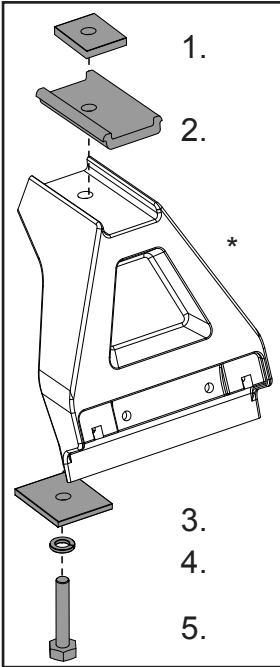

Issue: 01 Document No: R403

Prepared: Kayle Everett

RHINO-RACK

VA-FK1 CONTROLLED

Item	Component Name	Qty	Part No.
1	M6 Nut 30x25mmx5mm	2	N035A
2	Adapter Block	2	M154
3	RCP Leg 3000 32x 3 Square Washer Mech	2	W037
4	M6 Spring Washer	2	W004
5	M6x35 Hex Setscrew	2	B203

*Note:
RL Kit parts are sold separately.

Tools Required:
10mm Wrench