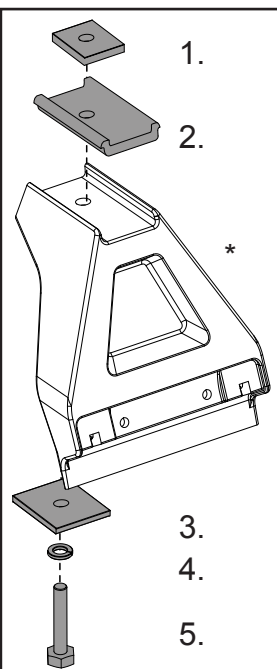

Issue: 01 Document No: R403

Prepared: Kayle Everett

RHINO-RACK

VA-FK1 CONTROLLED

Item	Component Name	Qty	Part No.
1	M6 Nut 30x25mmx5mm	2	N035A
2	Adapter Block	2	M154
3	RCP Leg 3000 32x 3 Square Washer Mech	2	W037
4	M6 Spring Washer	2	W004
5	M6x35 Hex Setscrew	2	B203

*Note:
RL Kit parts are sold separately.

Tools Required:
10mm Wrench